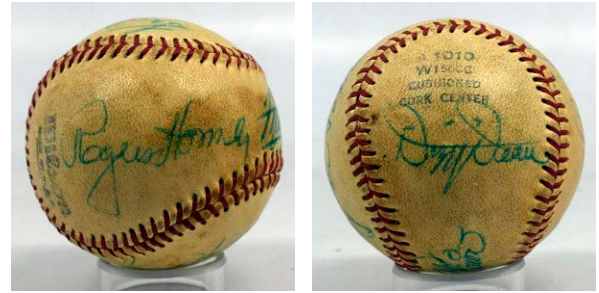

Multi-Signed Balls

714 1957 Browns/Cardinals Old Timers w/Dean and Hornsby 9..... 300
Medium toned Official Wilson American Association ball, our consignor had this signed circa 1957. Fine ball, this is headlined by four HOFers including a terrific large Rogers Hornsby signature on his own panel. The other autographs are Dizzy Dean, Frankie Frisch, Jesse Haines, Marty Marion, Bob O'Farrell and Ken Williams (D'1959). JSA LOA (full).