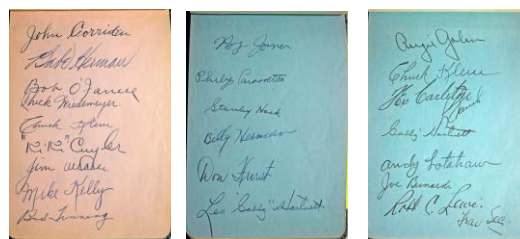

700 Album Page 1930s Cubs and Related by Team
(138 sigs) 9..... 300

Fine 1930s autograph album, this is complete. Mainly Cubs teams from 1934 through 1937, this also has two Minor League teams. The quality is terrific, the signatures include: 1934 Cubs (29) w/Chuck Klein, Gabby Hartnett, a Mint Kiki Cuyler (HOF; D'1950), Babe Herman, Charlie Grimm and Charlie Root; 1935 Indianapolis Indians (21) w/Stephenson, Elliott, Cooney; 1935 Cubs (29) w/Chuck Klein, Hugh Casey (D'1951), Frank DeMaree (D'1958), Herman, Lindstrom, Hartnett, Carleton; 1936 Cubs (26) w/Harnett, Herman, Grimm, Carleton, Cavaretta; 1936 Indianapolis Indians (20) w/Jake Flowers (D'1962) and Dizzy Trout and 1937 Cubs (23) w/Demaree (D'1958), Herman, Root, Hack, Grimm, Cavaretta and French. Great album, we did not have the heart to break this up. JSA LOAA. 95