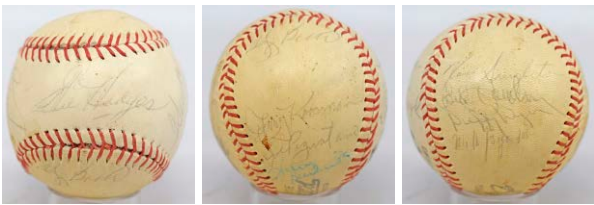

732 1971 Mets Team Ball w/Hodges and Stengel 6..... 100
Lightly toned unofficial ball, this has 16 signatures that are legible but not super bold. A scarce ball with a real Hodges, this one is special as it also has Casey Stengel. The other signatures include Seaver, Berra, Koosman, McGraw and Harrelson. JSA LOA (full).