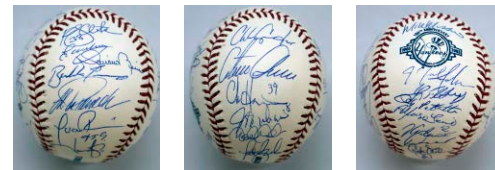

736 2003 Yankees Team Ball on 100th Anniversary Yankee Ball 9.5..... 140
Very nice ball, this is a Mint Selig New York Yankee 100th Anniversary model from 2003. Filled with 31 flawless blue ballpoint ink signatures, the ball looks great. The keys include Jeter, Rivera, Torre, Matsui, Bernie Williams, Clemens, Pettite, Mussina, Soriano, Giambi and Posada. JSA LOAA.