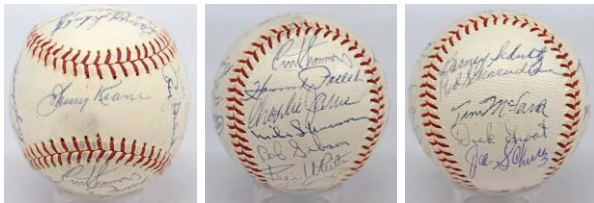

Baseball Autographs

730 1964 Cardinals Team Ball in original box! 9 (ONL Giles) ... 375
Popular NL Championship team, they defeated a Mantle-Maris Yankee team. Clean ball, this has 23 consistent blue ballpoint ink signatures. The keys include Keane (D'67), Ken Boyer, Flood, Gibson, Uecker, McCarver, Schonendienst, Washburn, White and Groat. JSA LOA (full).