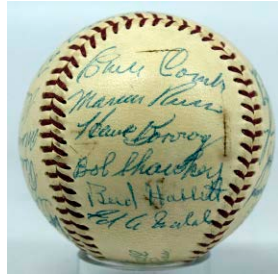

Baseball Autographs

718 Old Timers/Stars w/Ed Walsh and Moe Berg (24 sigs) 9..... 150
Very interesting ball, this is from the collection of the Yankee trainer from the 1940s through 1961. Very clean OAL Harridge model ball, this was probably signed circa 19578 at a 1927 Yankee 30th Anniversary game based on the players, but we are not certain. The signatures look great, they include Ed Walsh, Moe Berg, Ray Schalk, Leo Durocher, Red Rolfe, Monte Stratton, Bennie Bengough, Lefty Gomez, Jimmie Dykes, George Stirnweiss (D'58), Joe Dugan and Earle Combs. There are five total HOFers here, very nice ball. JSA LOAA.