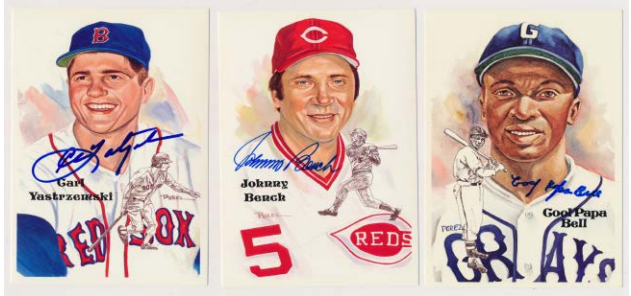

651.2 Collection of 72 different signed postcards w/DiMaggio, Koufax, Mantle and Williams 9.5..... 500
Loaded lot, these have been white-hot in recent years. Impeccable quality, there could be many 10s here. With such much great content, we will have an exact inventory on our website. The many keys here include: Aaron, Carew, DiMaggio, Travis Jackson, Koufax, Lopez, Mantle, Mays, Musial, Newhouser, Reese, Rizzuto, Ted Williams and Yaz. JSA LOAA.