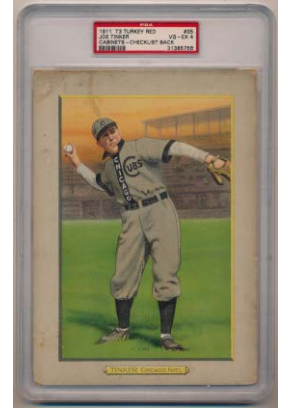

75 71 Meyers PSA 2..... 100
Nice 2, a back crease is the only real issue here. The image looks great, there is hardly any staining.

76 99 Frank Chance SGC 1 200
Very desirable and scarce card, Frank Chance only comes in the 1914 Cracker Jack set, not the much more common 1915 set. Low grade but not abused, there is a nick in the bottom border and some creasing and general wear. The card retains a nice image and good color, the back is not bad at all, outstanding for a 1.

1915 Cracker Jacks

77 60 Oscar Duguey SGC 5 50
Very nicely centered with good color, this has moderate corner wear only. The image looks great, the borders are clean.

78 65 Tris Speaker PSA 3..... 500
Classic Cracker Jack HOF card, you have to love the image. Colorful card has a fine image and outstanding centering, creasing keeps this at a 3. The borders and back are clean, the image quality and centering are the high points of this card, the corners approach Ex overall and are also fairly nice.

79 134 Armando Marsans SGC 5 75
A cult favorite star Cuban player, this is a solid card. Well centered with four crisp corners, this has white borders and a fine image, this looks great.

80 151 George Whitted SGC 4.5 50
Well centered, this is a fine looking card. We believe a touch on one corner on the back kept this card a hair below a 5.