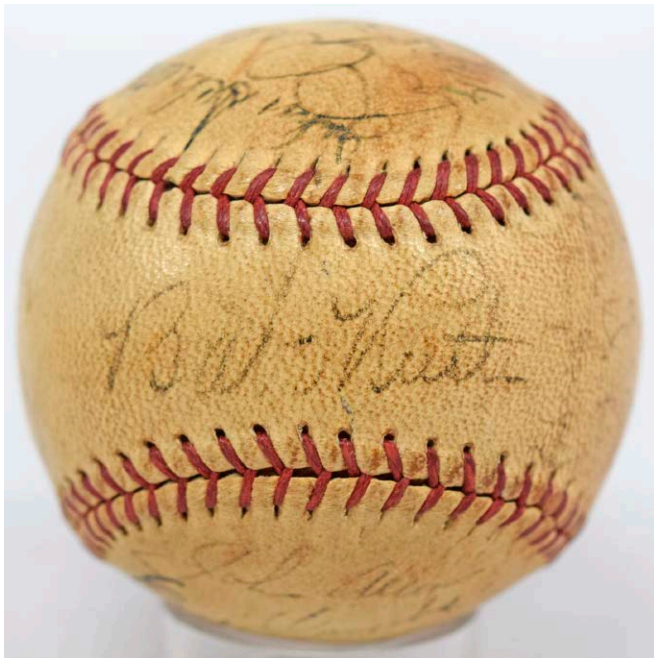

Key Lots

20 1934 Yankees Team Ball w/Ruth and Gehrig 7 2000
The 1934 Yankees would be the final team to pair Babe Ruth with Lou Gehrig. The Yanks went 94-60 that season. The offered ball is an evenly toned OAL Harridge model. There are 25 total signatures that vary mildly in darkness. There are seven total HOFers: Ruth, Gehrig, Lazzeri, Dickey, Gomez, Ruffing and Combs. The sweet spot has a classic Babe Ruth signature, the Lou Gehrig autograph is near the top of one side panel and quite solid as well. The other signatures vary in darkness, one panel is lighter than the rest of the ball and not easy to discern. Aside from the HOFers, other autographs on the ball include Red Rolfe, Dixie Walker, Ben Chapman and Johnny Allen (D'1959). Good ball. PSA DNA (full).