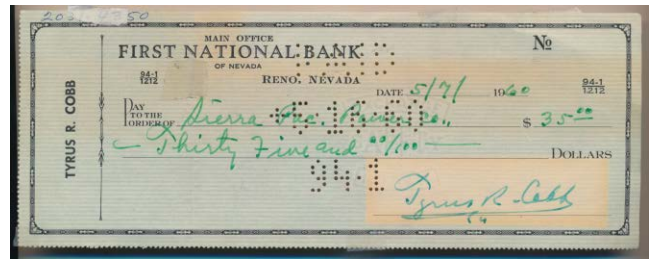

Baseball Autographs

Leonard, Bobby Shantz and Jim Hegan. JSA LOA (full).