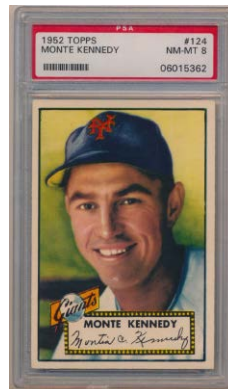

150 124 Kennedy PSA 8..... 60
Very well centered for this card, the corners are sharp, the color is terrific.

151 216 Ashburn PSA 8..... 240
Great looking card of this popular HOFer, the color and image quality are superb. Well centered with four sharp corners, this is a fine looking 8.

152 235 Dropo PSA 8..... 105
Very attractive horizontal card, this has four sharp corners, terrific color and solid centering.

153 237 Coleman PSA 8..... 90
Beautiful card, the image is gorgeous, the color is superb. Reasonably well centered with four sharp corners, this is a terrific 8.

154 244 PSA 6..... 10

155 248 Shea PSA 8..... 75
Strikingly well centered for this card, this will be an upgrade for most of you. Fine 8, this has four sharp corners and superb color.

156 261 Mays PSA 2..... 500
Vital Willie Mays card, a key to the most important Topps set and naturally a very hot card in this market. Offered is an extremely attractive 2, this has gorgeous color and a superb image. Centered to the bottom border, there is hardly any creasing. Wear on the left edge in two spots keeps this at a 2. The back is clean, this is a very fine card for the grade.

157 283 Masi PSA 8..... 60
Well centered with four sharp corners, this has great color and has outstanding eye appeal.

158 351 Alvin Dark PSA 7..... 100
Tougher high number, this has four sharp corners, good color and clean white borders. Centered mildly to the lower right corner, the card displays very well.