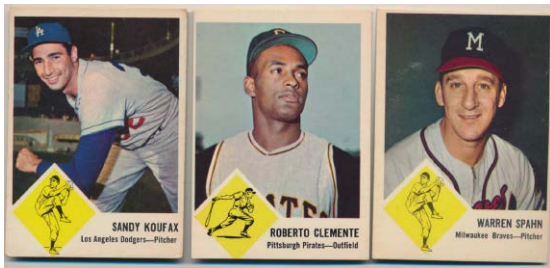

570 1963 Fleer Complete Set w/Adcock PSA 7 Ex..... 625
Missing the checklist, these tend to be crisp cards, centering varies extensively as is typical. The condition is about 40% or so Ex-Mt, the balance varies, mainly again due to centering. A good value set in today's market as it has many HOFers, this set is not bad at all and could benefit from some simple upgrades for centering; it still remains a strong value as offered. We grade the key cards as follows: 4 B. Robinson Ex, 5 Mays Ex mc, 8 Yastrzemski Ex-Mt, 41 Drysdale Ex-Mt, 42 Koufax VG+, 43 Wills RC Ex, 45 Spahn Ex++, 46 Adcock SP PSA 7, 56 Clemente Ex, 59 Mazerowski Ex-Mt+, 61 Gibson Ex and 64 Cepeda VG-Ex/Ex.

571 1963 Jell-O Ernie Banks Full Box..... 150
Rare full box of a key HOFer and 500 Home Run Club member, this is not something that you will see every day. Tight and clean box, this is missing part of the right flap from being opened, it displays really well. The card itself has slight general wear and is clean, this stands perfectly upright. The box retains good color and excellent eye appeal, these are just so cool!