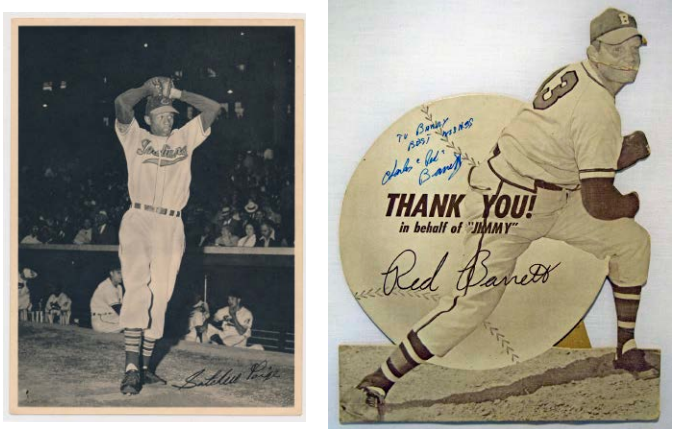

539 1949 Cleveland Indians Team Issue Photo Pack w/Paige and Doby VG-Ex/Ex 100

A very hot item, people ask huge prices for the Satchel Paige in slabs. Clean mid-grade set in the original envelope, the other stars include Doby, Greenberg, Veeck, Feller and Lemon.