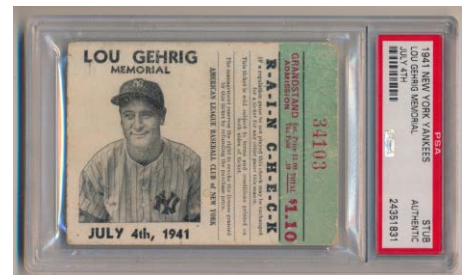

1101 1937 Lot of 8 America's Badge Cubs Pins - Superb Quality + Paper Items 150

These are scarce pins that hardly ever come to market. The condition is gorgeous, the players are French, Herman, Jorges, O'Dea, Parmelee, Root, Shoun and Stainback. Please note just the Parmelee pins sold for \$230 in 2020, so this is going to be a pretty substantial lot. Also included is a 1939 Mickey Cochrane first edition book and a 1940s Joe DiMaggio pub.