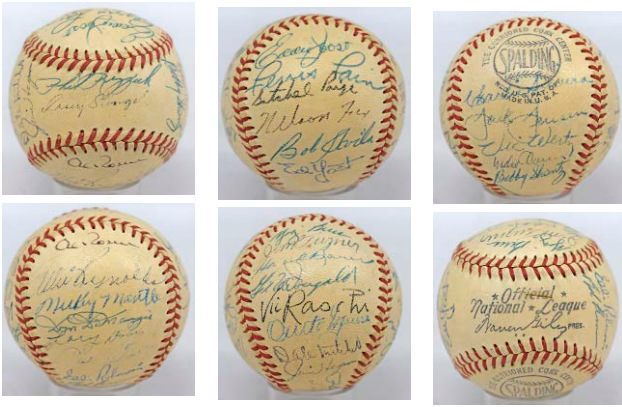

Baseball Autographs

727 1957 NL All Stars Team Ball 8.5..... 150
Solid ONL Giles model ball, there are 26 fine blue ballpoint ink signatures. Desirable All Star team ball, there are six HOFers. The autographs include an early Aaron, an early Banks, Alston, Hodges, Mathews, Spahn, Hoak and Bell. JSA LOA (full).

723 1952 AL All Stars Team Ball w/Mantle and Paige 8..... 400
Superb All Star team ball, this was Mickey Mantle's first All Star Game. A rare ball, this came from the collection of Yankee trainer Gus Mauch. Offered is a very nice OAL Harridge model ball, there are a full 29 signatures. The autographs are quite fine overall and offer a remarkable eight HOFers! The keys include Mantle, Paige, Doby, Minoza, Fox, Berra, Jensen, Garcia, Reynolds, D. DiMaggio and Rosen. JSA LOA (full).