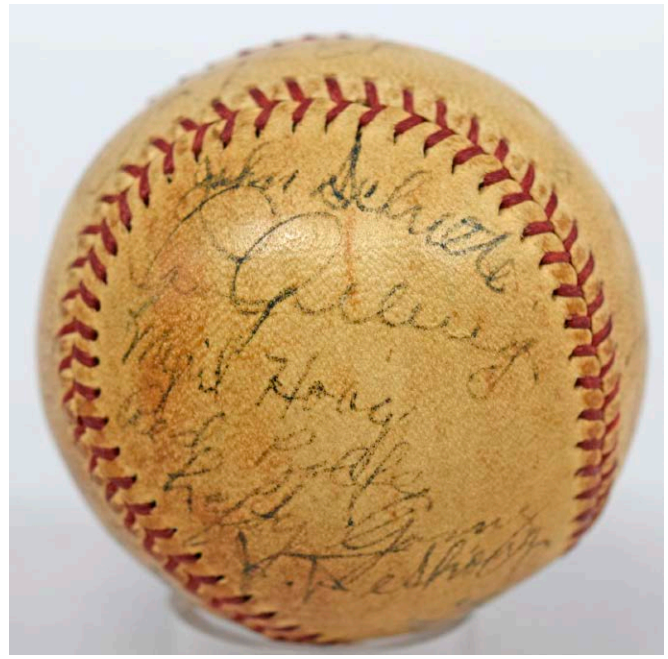

Key Lots

20 1934 Yankees Team Ball w/Ruth and Gehrig 7 2000
The 1934 Yankees would be the final team to pair Babe Ruth with Lou Gehrig. The Yanks went 94-60 that season. The offered ball is an evenly toned OAL Harridge model. There are 25 total signatures that vary mildly in darkness. There are seven total HOFers: Ruth, Gehrig, Lazzeri, Dickey, Gomez, Ruffing and Combs. The sweet spot has a classic Babe Ruth signature, the Lou Gehrig autograph is near the top of one side panel and quite solid as well. The other signatures vary in darkness, one panel is lighter than the rest of the ball and not easy to discern. Aside from the HOFers, other autographs on the ball include Red Rolfe, Dixie Walker, Ben Chapman and Johnny Allen (D'1959). Good ball. PSA DNA (full).