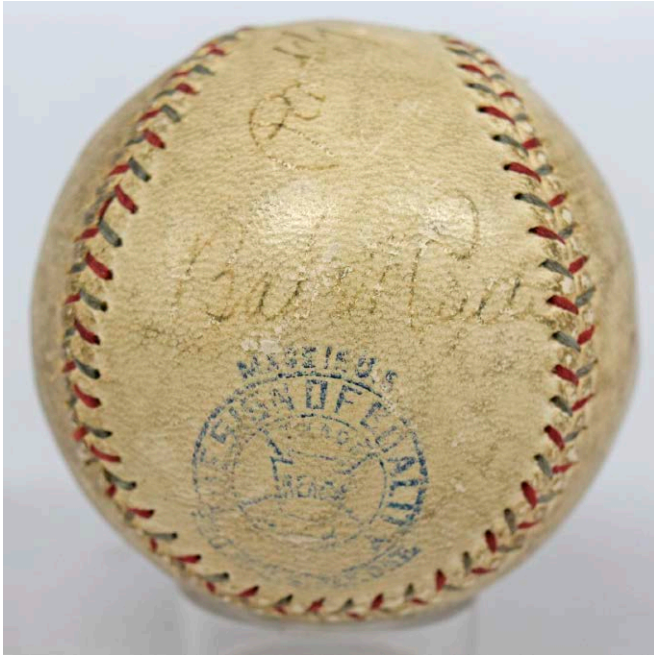

Key Lots

19 Ruth/Gehrig Signed Ball

PSA 4.5 2000

Very likely signed in the mid-1920s, offered is a mildly toned red and blue stitched Official League cork center ball. This has three signatures: Babe Ruth, Lou Gehrig and Paddy Smith. Mr. Smith was a 1920 Red Sox, but this had to have been signed after that given the style of the signatures. Oddly enough, Paddy Smith is signed on the sweet spot. An affordable and fully presentable Ruth/Gehrig signed ball, each signature is 100% displayable as a single signed baseball. Ruth signed on panel to the left of the sweet spot, PSA graded his autograph a 5, Gehrig signed to the right of the sweet spot, PSA graded his autograph a 5 as well. PSA graded the ball itself a 4, with an overall grade of 4.5. Good ball. PSA DNA (full).