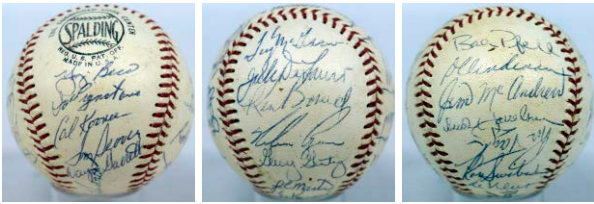

731 1969 Mets Team Ball 8..... 200
Classic World Championship team, offered is a clean ONL Giles ball, this has the usual stamped Hodges or it would be a very pricey piece. Still the ball has 26 very solid period blue ballpoint ink signatures. The keys are Seaver, Ryan, Berra, McGraw, Jones, Koonce, Koosman, Kranepool and Agee; Grote is clubhouse according to JSA. JSA LOAA.