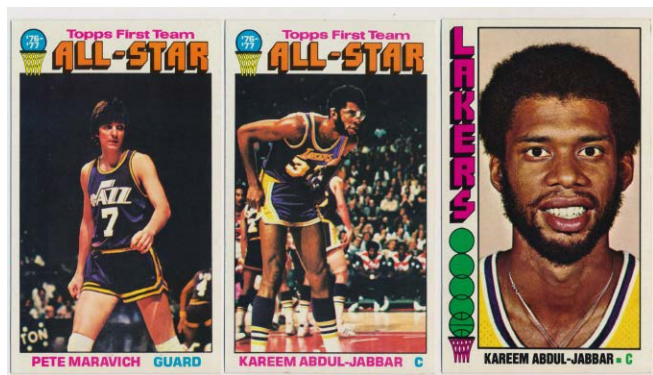

863 1976 Topps Original Vending Box loaded with stars! (4 cards) NM to Nm-Mt. 800
Every once in a while, something truly amazing and great comes around that you have not seen before. The offered lot is such an item, offered is a supremely rare double width original vending box of 1976 Topps basketball. Something we have not seen or heard of, this is fresh to the hobby and magnificent (we had two, this is the last one). The condition is a superb NM to Nm-Mt overall, with only very slight variance, these should be ideal for slabbing. Loaded, the box includes these 44 better cards: 1 Erving, 30 Cowens (5), 43 Bradley (4), 50 Barry (7), 57 Walton (4), 68 Gervin (2), 77 Jackson (2), 90 Havlicek (5), 100 Jabbar (2), 101 M Malone (3), 110 D Thompson RC (2), 126 Jabbar AS, 127 Erving AS (2) and 130 Maravich AS (4). Please note there a ton more stars below this level in the lot (Frazier, Monroe etc). The value as singles of these cards in 7 and 8 holders is huge, this is an almost unique opportunity to find a fresh lot of this size with such star power. Great lot.