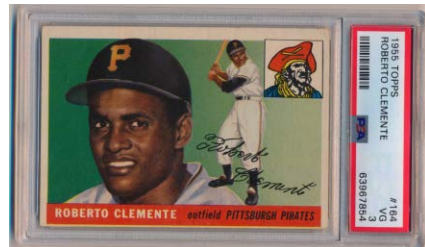

228 31 Aaron SGC 5.5 150
One of my favorite Aaron cards, this example is absolutely ideal for the grade. Beautifully centered with clean white borders, the corners show only very slight wear. The borders are white, the color is perfect. You cannot do better than this for a 5.5, strong card.

229 31 Aaron SGC 6 (wb)..... 200
Sharp card, this has four square corners and white borders. Centered mildly to the right border, the color is terrific, the back is quite clean. Solid 6.

230 33 Clemente SGC 4 50
Very popular card, this has four strong corners, perfect color and clean surfaces. We do not see any creases, heavy centering to the left border likely kept this at a 4.

231 33 Clemente PSA 5.5..... 100
Only his second card, these seem so undervalued. Offered is a solid Ex Plus card, with a clean white back. The centering is good, the borders are white, the color is excellent, the corner wear is very mild.

232 72 Phillies TC PSA 8..... 30
Perfect for a high grade set, this is well centered with four sharp corners.

233 79 Koufax SGC 5..... 75
Well centered and awfully fine for the grade, this looks great. The borders are white, the color is perfect, the corners show very little wear for a 5. The back is a bright and clean white back.

234 95.2 Braves TC Ctd PSA 7..... 25
Reasonably well centered, the corners all come to solid points.