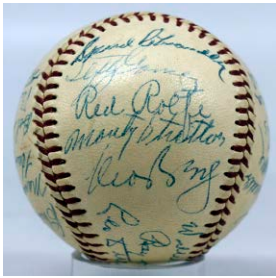

Baseball Autographs

718 Old Timers/Stars w/Ed Walsh and Moe Berg (24 sigs) 9..... 150
Very interesting ball, this is from the collection of the Yankee trainer from the 1940s through 1961. Very clean OAL Harridge model ball, this was probably signed circa 19578 at a 1927 Yankee 30th Anniversary game based on the players, but we are not certain. The signatures look great, they include Ed Walsh, Moe Berg, Ray Schalk, Leo Durocher, Red Rolfe, Monte Stratton, Bennie Bengough, Lefty Gomez, Jimmie Dykes, George Stirnweiss (D'58), Joe Dugan and Earle Combs. There are five total HOFers here, very nice ball. JSA LOAA.