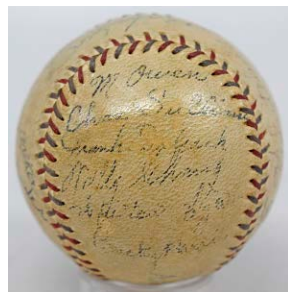

Team Balls

718.2 1928 Yankees Team Ball w/Ruth and Gehrig (11 sigs) 150
The weakest 1928 Yankee ball you will find, the autographs are barely legible if at all. JSA used their machine and was able to discern 11 signatures, including Babe Ruth on the sweet spot. The ball is an unusul Wilson T.J. Hickey model, the HOFers are Ruth, Gehrig, Durocher and Lazzeri. The other signatures include the very rare Johnny Grabowski, Fletcher, Collins, Durst, Robertson, Meusel and Koenig.