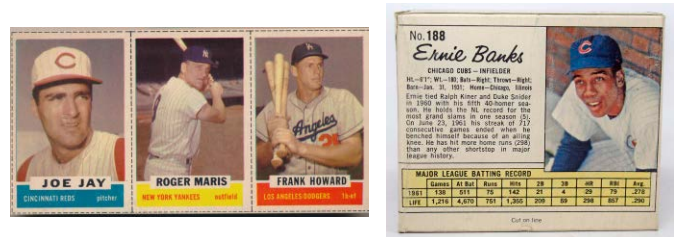

566 1962 Bazooka Joey Jay, Roger Maris, Frank Howard Full Panel 100
Beautifully cut beyond the black contact line on all four sides, this is terrific. The Maris and Howard cards appear to be Mint, there is a surface pinprick on Joe Jay. Very nice.

567 1962 Jell-O Ernie Banks Full Box..... 200
From the very tough 1962 Jello-O set, this is a real treasure! A key HOfer and 500 Home Run Club member, this is something that hardly any Banks or Cubs collectors will be lucky enough to have! Complete and very clean, this has excellent eye appeal and stands perfectly upright. The card has only slight wear, the box is very clean overall, this is just a superb piece.