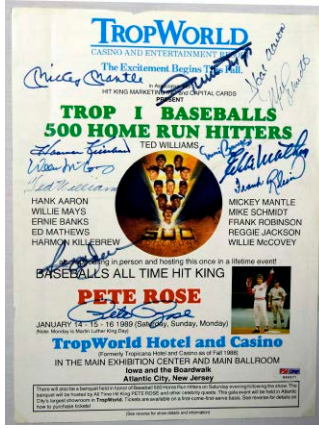

Baseball Autographs

690 Rare 500 Home Run Club 1989 Show Ad (12 sigs) 9.5..... 150
Something that we have never seen before, this would be great to pair with a 500 Home Run Club framed display or baseball. Offered is an 9x12 ad from the famed 1989 500 Home Run Club show in Atlantic City, New Jersey. This is signed by the usual eleven suspects (Mantle, Williams, Mays, Aaron etc) and also by Pete Rose. Extremely creative and cool piece, this is the first one that we have ever seen. Superb. PSA DNA (full).