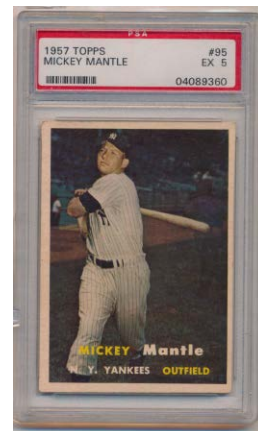

1957 Topps

243 10 Mays SGC 5..... 50
Beautifully centered with clean white borders, this is an awfully nice card for the grade. Conservatively graded, very light wear at the upper left corner may have led to the tough 5 grade. The image and color are terrific.

244 20 Aaron PSA 6..... 275
Very popular Aaron card, this has a fine image and clean white borders. The corners come to solid points, typical centering to the lower right corner keeps this at a 6.

245 35 F. Robinson RC SGC 5.5..... 75
Crisp and quite clean, this is another conservative grade. Reasonably well centered with bright white borders and excellent color, very slight corner wear led to the tough 5 grade. Solid card.

246 76 Clemente SGC 7..... 75
Very popular card, this has strong centering, excellent color and a fine image. The corners come to solid points, this is a fine looking 7 to our eyes.

247 95 Mantle PSA 5..... 200
Classic Mantle card, this is the absolute key to this super popular set. The offered card has excellent centering, a fine image and clean white borders. The surfaces are clean, corner wear keeps this at a 5.

248 95 Mantle PSA 6..... 300
Classic Mantle card, this is the absolute key to this super popular set. Strong 6, this has four solid corners. The borders are white, the surfaces are clean, the image looks great. Centered mildly to the right border, the back looks great.