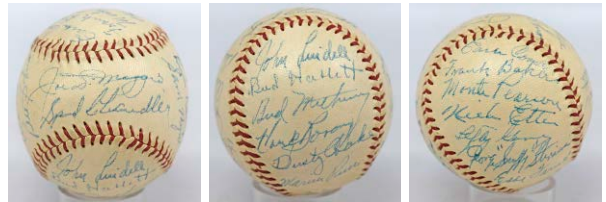

728 1950s Yankees Old Timers Day Signed Ball 8.5.... 150
Gorgeous ball, this is a clean OAL Harridge model. Filled with 25 terrific quality signatures, the autographs include Joe DiMaggio, Joe Page, Home Run Baker, Earle Combs, George Stirnweiss (D'1958), Gomez, Rolfe, Crosetti, Keller and Eddie Farrell (D'1966). JSA LOA (full).