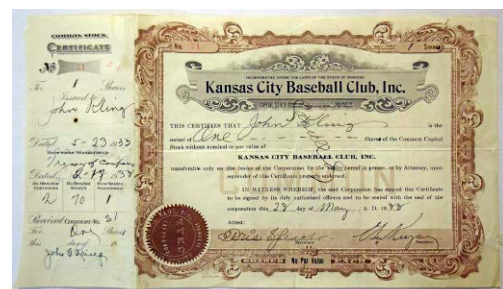

Baseball Autographs

690 Rare 500 Home Run Club 1989 Show Ad (12 sigs) 9.5..... 150
Something that we have never seen before, this would be great to pair with a 500 Home Run Club framed display or baseball. Offered is an 9x12 ad from the famed 1989 500 Home Run Club show in Atlantic City, New Jersey. This is signed by the usual eleven suspects (Mantle, Williams, Mays, Aaron etc) and also by Pete Rose. Extremely creative and cool piece, this is the first one that we have ever seen. Superb. PSA DNA (full).

692 Ruth, Babe Signed 1947 Program 9..... 500
Offered is a rare 1947 Babe Ruth signed program. Signed just one year before his death, this was at an event honoring The Babe in Paterson, New Jersey. Ruth naturally appears on the cover of the 5 x 8. 5 inch program. Ruth provided a lengthy inscription and signed this Babe Ruth in black fountain pen ink. Ruth autographs are rare from this late in his life due to his declining health. JSA LOA (full).

691 Album Page Robinson, Jackie (superb) 9.5 450
Mint signature, this is fresh to the hobby. From a superb autograph album, this is singly signed in perfect blue ballpoint ink, a remarkable quality Jackie autograph. Almost certainly signed in 1951, the back is signed by Hank Edwards and Jim Doyle. JSA LOA (full).

695 Cut Tinker, Joe 5..... 100
PSA slabbed, this is a postcard size paper with various notations. Signed in pencil, this is signed in light pencil by the fold line. Famed Cubs deadball era HOFer died in 1948, this is a very scarce and desirable signature.