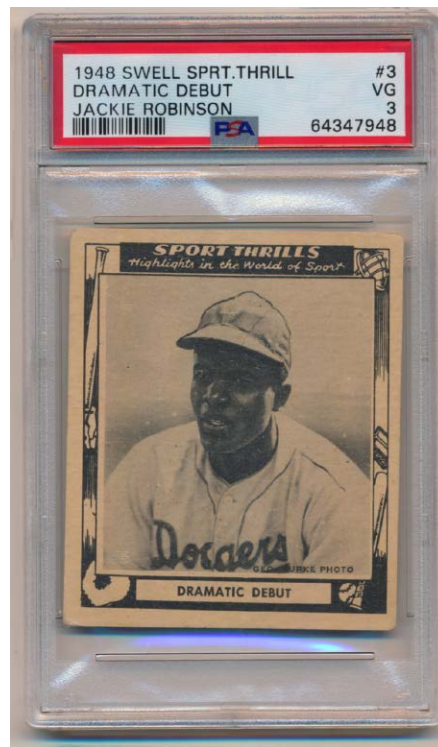

Baseball Cards

137 1948 Swell Sport Thrills
3 Jackie Robinson PSA 3..... 500
Super hot card, these have exploded in price in recent years. Not easy to find, this is the key to this unique set. The offered card is well centered with just one corner line. The surfaces are clean, the image is very nice. The back is clean, the borders and surfaces look good. The corner wear is not bad at all, this is a terrific condition card for the grade.

142 1952 Bowman 101 Mantle PSA 4..... 500
Only Mantle's second-year card, this is a classic. A super hot card of lot, this one is presented in an affordable 4 grade. Clean card, this has good color and a nice image. Centered to the left border, the corners come to slight points and are not bad at all. There is a corner line at the upper left corner, the card presents very well overall.

144 1952 Coke Tip Test Issue
Phil Rizzuto PSA 5..... 1000
Great card, this is the first one that we have had in years. So scarce, this also happens to be among the most attractive in the set. Bright and clean, this has vivid period imagery and a very fresh look. Perfectly cut, extremely, extremely minute wear keeps this at a gorgeous 5. The back is perfect, it would be almost impossible to improve on the quality of this rare and just super cool test issue card that was not issued with the rest of the set.