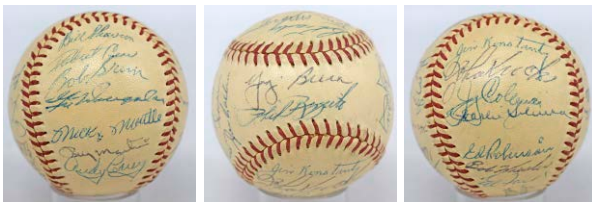

726 1955 Yankees Team Ball 8.5..... 300
Lightly toned and quite clean OAL Harridge ball, this looks great. The signature of Bob Wiesler keeps this from being a 1956 ball. There are 27 solid signatures. The autographs include a superb Mantle, Berra, Rizzuto, Ford, Martin, Elston Howard, Skowron, Bauer and Larsen. JSA LOA (full).