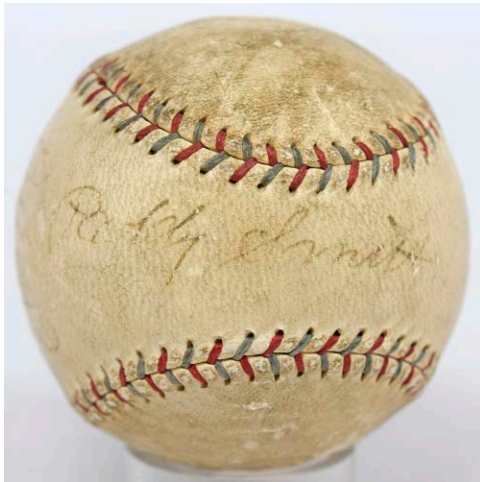

Key Lots

17 1976 Topps Unopened Wax Box (15 cent version) - BBCE Wrapped3000 Great unopened item, these have sold for as high as \$18,000 in recent years. One of the most popular sets of the era in PSA 9s, this is a superb item. A scarce and extremely desirable box, this walked into a show and is completely fresh to market. The box and packs are tight and fine, this came from the original owner! All of the top unopened baseball items through 1980 are from a single source, the gentleman who had these demanded (and received) a king's ransom of HOF Rookie Cards and Mantles before he would give up this treasure!

Key Lots

18 1977 Topps Unopened Wax Box - BBCE Wrapped1250
One of the most popular sets of the era in PSA 9s and 10s, I remember fondly collecting these in packs at the time. A scarce and extremely desirable box, this walked into a show and is completely fresh to market. The packs are tight and fine, this came from the original owner! All of the top unopened items through 1980 are from a single source, the gentleman who had these demanded (and received), a king's ransom of HOF Rookie Cards and Mantles before he would give up this treasure!

Key Lots

19 Ruth/Gehrig Signed Ball

PSA 4.52000

Very likely signed in the mid-1920s, offered is a mildly toned red and blue stitched Official League cork center ball. This has three signatures: Babe Ruth, Lou Gehrig and Paddy Smith. Mr. Smith was a 1920 Red Sox, but this had to have been signed after that given the style of the signatures. Oddly enough, Paddy Smith is signed on the sweet spot. An affordable and fully presentable Ruth/Gehrig signed ball, each signature is 100% displayable as a single signed baseball. Ruth signed on panel to the left of the sweet spot, PSA graded his autograph a 5, Gehrig signed to the right of the sweet spot, PSA graded his autograph a 5 as well. PSA graded the ball itself a 4, with an overall grade of 4.5. Good ball. PSA DNA (full).