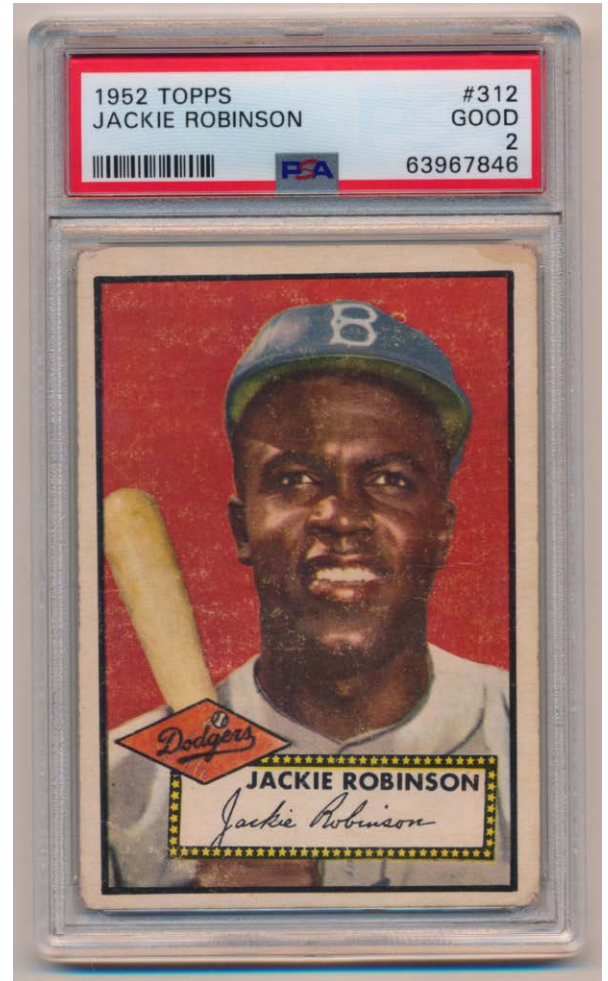

Key Lots

8 1951 Bowman 305 Willie Mays RC PSA 2 1500
Vital Rookie Card of one of the very finest players in all of baseball history, this is now a cornerstone card. Freshly graded, PSA was very tough here, we thought this would be a 2.5. Very well centered, this has hardly any creasing, a fine image and good color. The corners are not bad at all, the card has some very subtle general wear on the front. The back is clean with no stains, this is a very high quality card for the grade.