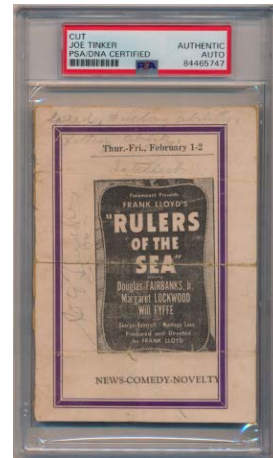

695 Cut Tinker, Joe 5..... 100
PSA slabbed, this is a postcard size paper with various notations. Signed in pencil, this is signed in light pencil by the fold line. Famed Cubs deadball era HOFer died in 1948, this is a very scarce and desirable signature.

693 Speaker, Tris Kansas City BBC Signed Stock Certificate 9..... 300
Very neat item, offered is an original stock certificate that is just over eight by 14 inches in size. This is for common stock in the Kansas City baseball club and is dated May 23, 1933. Issued to former Cub Johnny Kling, who signed this in two spots. Legendary HOFer Tris Speaker signed this as well in his capacity as team secretary. This has some general but displays quite well. This is a terrific piece as Speaker died in 1959 and is a rare autograph on a document but Johnny Kling died in 1947 and may be the tougher signature. Good item. JSA LOAA.