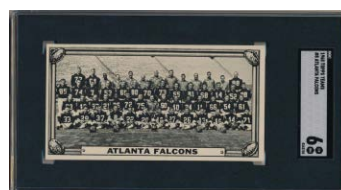

987 1968 Topps Teams Atlanta Falcons SGC 6..... 30
Centered to the left border, this has four sharp corners, clean white borders and a fine image.

988 1968 Topps Teams San Francisco 49ers SGC 6.... 30
Centered to the left border, this has four sharp corners, clean white borders and a fine image.

989 1971 Topps 156 Bradshaw RC PSA 7..... 100
Cultural icon and beloved HOFeR, these are always nice to find in 7 holders. Sharp and quite clean, this is a very fine 7 to our eyes. Well centered with vibrant red borders, the image looks great, the corners show only the slightest wear. Strong 7.

990 1973 Topps 115 Ham RC SGC 8 15

991 1973 Topps 300 Butkus PSA 6..... 30
Elusive 9, this has a terrific image.

992 1973 Topps 400 Namath PSA 8..... 40
Well centered with four sharp corners, this has a terrific image.

993 1975 Topps 282 Swann RC PSA 9..... 100
Extremely popular Steelers HOFeR, this is a terrific card in a 9 holder. Often found with centering issues, the offered card has excellent centering and four Mint corners, it looks great.

994 1975 Topps 367 Dan Fouts RC PSA 9 100
Freshly graded, this has four super sharp corners and is immaculate. The highlight of a very fine set, this is one of the few affordable 9s from the 1970s for a top name HOFeR.

995 1975 Topps 416 Thiesmann RC PSA 8 25