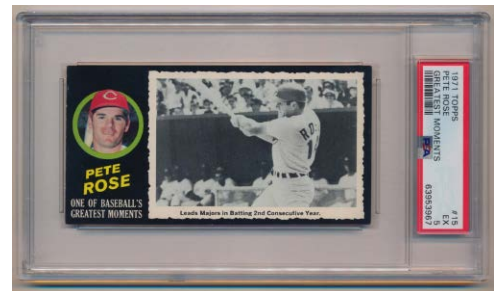

427 31 Pascual PSA 10..... 50

428 33 Mincher PSA 10..... 75
Gem Mint 10 1969 Topps Super of a 1969 Seattle Pilot, who wants to upgrade their set?

429 35 Felipe Alou PSA 10..... 50

430 42 Joe Morgan PSA 10..... 75
Gem Mint 10 1969 Topps Super, who wants to upgrade their set? I always found this to be a tougher card, especially in perfect condition.

431 44 Bleafary PSA 10..... 35

432 48 Staub PSA 10..... 90
Tougher 10, the condition is perfect.

433 63 Brown PSA 10..... 75

434 1970 Topps 189 Munson RC PSA 8 oc 125
Super sharp and clean, heavy centering to the bottom border led to the qualifier.

435 1970 Topps 530 Gibson SGC 8..... 10

436 1970 Topps Supers 33 Bob Gibson PSA 8.5 40
Super bright and fresh card, this is as clean as we ever see for the issue. The surfaces are immaculate, the condition is superb.

437 1971 Topps Greatest Moments 15 Pete Rose PSA 5 50
Great looking Pete Rose card, this is another awfully tough PSA grade. Beautifully centered with attractive black borders, the corners come to points, there is extremely light wear. The winning bidder may be getting a real steal on this one!

438 1971 Topps Supers 44 Hank Aaron PSA 8 45
Sharp and super clean, the edges look great, the back is terrific. The larger size is always so difficult to find in this quality given how ruthless PSA is with oversize issues.