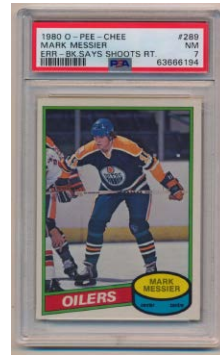

Hockey

1074 1980 OPC 289 Messier RC PSA 7..... 60
Solid 7, this has quality centering. The corners come to strong points, this has to be in any hockey card collection.

1075 1984 Topps 49 Yzerman RC (lot of 5 Becketts) 75
Super sharp lot, these are four Beckett 8s and one 8.5.

1076 1985 Topps 9 Mario Lemieux RC PSA 9..... 350
Vital hockey HOFer, this is always a very desirable card in a Mint 9 holder. Freshly graded, this has a perfect photo, four dead Mint corners and pristine white borders.