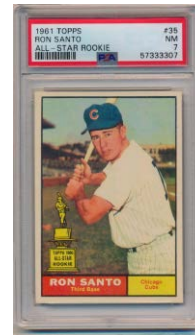

325 344 Koufax SGC 7 30
Very sharp and very well centered, the slightest bit of print by the right borders keeps this at a superb 7.

326 401 Ruth Home Run PSA 7 20
Sharp and well centered, this is a very fine 7 to our eyes.

327 417 Marichal RC SGC 6 50
Great 6, this is well centered with four sharp corners. The borders are white, the image is perfect.

329 475 Mantle MVP PSA 7 150
Very popular card, these are not easy to find in 7 holders as they often have major cutting issues. The offered card has four strong corners, rich color and clean surfaces. Well centered left to right, centering to the top border keeps this at a 7.

331 478 Maris MVP PSA 7 40
Ideal 7, this is well centered with rich color and four sharp corners.

330 475 Mantle MVP PSA 7 150
Very popular card, these are not easy to find in 7 holders as they often have major cutting issues. Sharp and very fine, the color is terrific, this is centered mildly to the upper right corner, very nice 7.

332 545 Wilhelm PSA 8 40
Well centered with four very sharp corners, solid 8.

334 578 Mantle AS SGC 6.5 150
Classic Mantle card, an absolute key to this super popular set. The centering is terrific, this has good color and a fine image. The corners come to points and exhibit hardly any wear, you cannot find a nicer card than this for the grade.