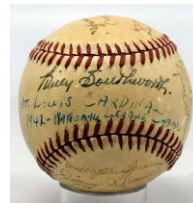

720 1942 Cardinals Team Ball 8..... 200
Desirable and scarce World Championship team ball, offered is a mildly toned official ball. This has period notations on the sweet spot, there are 14 pleasing signatures. The autographs include keys Southworth, Musial, Slaughter, Mort Cooper (D'1958), Walker Cooper, Marion, O'Dea, Beazley and Brown. Hopp is the only secretarial signature. JSA LOAA.