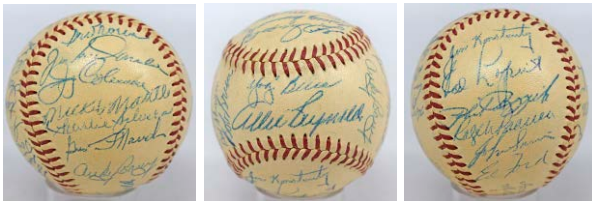

725 1954 Yankees Team Ball 8.5..... 200
Real nice Yankee ball, this is a very clean off-white OAL Harridge model. There are 28 solid blue ink signatures that vary only slightly in darkness. From the collection of Yankee trainer Gus Mauch, Gus is written in vintage ink at the top of one panel. The keys include Mantle, Berra, Ford, Slaughter, Reynolds, Rizzuto, Konstanty and Lopat. JSA LOA (full).