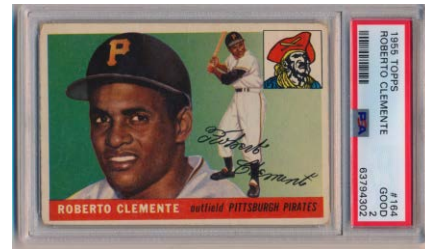

228 31 Aaron SGC 5.5 150
One of my favorite Aaron cards, this example is absolutely ideal for the grade. Beautifully centered with clean white borders, the corners show only very slight wear. The borders are white, the color is perfect. You cannot do better than this for a 5.5, strong card.

229 31 Aaron SGC 6 (wb)..... 200
Sharp card, this has four square corners and white borders. Centered mildly to the right border, the color is terrific, the back is quite clean. Solid 6.

230 33 Clemente SGC 4 50
Very popular card, this has four strong corners, perfect color and clean surfaces. We do not see any creases, heavy centering to the left border likely kept this at a 4.

231 33 Clemente PSA 5.5..... 100
Only his second card, these seem so undervalued. Offered is a solid Ex Plus card, with a clean white back. The centering is good, the borders are white, the color is excellent, the corner wear is very mild.

232 72 Phillies TC PSA 8..... 30
Perfect for a high grade set, this is well centered with four sharp corners.

233 79 Koufax SGC 5..... 75
Well centered and awfully fine for the grade, this looks great. The borders are white, the color is perfect, the corners show very little wear for a 5. The back is a bright and clean white back.

234 95.2 Braves TC Ctd PSA 7..... 25
Reasonably well centered, the corners all come to solid points.