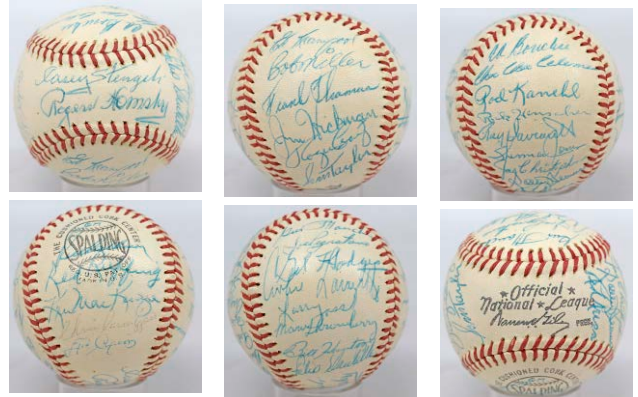

729 1962 Mets Team Ball w/Rogers Hornsby! 8.5 400
Remarkable condition ball, this is from the team trainer Gus Mauch. Vital team ball, this is the first New York Mets team. Offered is a very fine ONL Giles model ball, there are a full 30 signatures. This ball is amazing as it has the key signatures of Rogers Hornsby, Red Ruffing and Casey Stengel, something that one will hardly ever find. The other signatures include Ashburn, Throneberry, Kranepool, Thomas, Miller, Craig and Coleman; Hodges is the only clubhouse signature. JSA LOA (full).