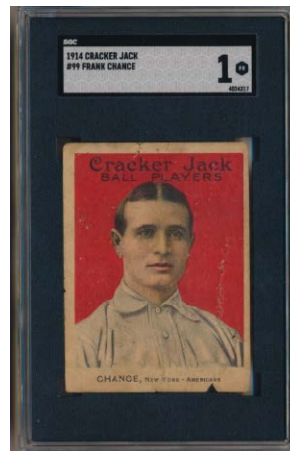

75 71 Meyers PSA 2..... 100
Nice 2, a back crease is the only real issue here. The image looks great, there is hardly any staining.

76 99 Frank Chance SGC 1 200
Very desirable and scarce card, Frank Chance only comes in the 1914 Cracker Jack set, not the much more common 1915 set. Low grade but not abused, there is a nick in the bottom border and some creasing and general wear. The card retains a nice image and good color, the back is not bad at all, outstanding for a 1.

1915 Cracker Jacks

77 60 Oscar Duguey SGC 5 50
Very nicely centered with good color, this has moderate corner wear only. The image looks great, the borders are clean.

78 65 Tris Speaker PSA 3..... 500
Classic Cracker Jack HOF card, you have to love the image. Colorful card has a fine image and outstanding centering, creasing keeps this at a 3. The borders and back are clean, the image quality and centering are the high points of this card, the corners approach Ex overall and are also fairly nice.

79 134 Armando Marsans SGC 5 75
A cult favorite star Cuban player, this is a solid card. Well centered with four crisp corners, this has white borders and a fine image, this looks great.

80 151 George Whitted SGC 4.5 50
Well centered, this is a fine looking card. We believe a touch on one corner on the back kept this card a hair below a 5.