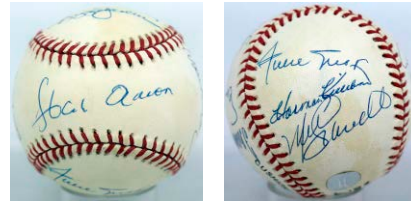

Multi-Signed Balls

714 1957 Browns/Cardinals Old Timers w/Dean and Hornsby 9..... 300
Medium toned Official Wilson American Association ball, our consignor had this signed circa 1957. Fine ball, this is headlined by four HOFers including a terrific large Rogers Hornsby signature on his own panel. The other autographs are Dizzy Dean, Frankie Frisch, Jesse Haines, Marty Marion, Bob O'Farrell and Ken Williams (D'1959). JSA LOA (full).