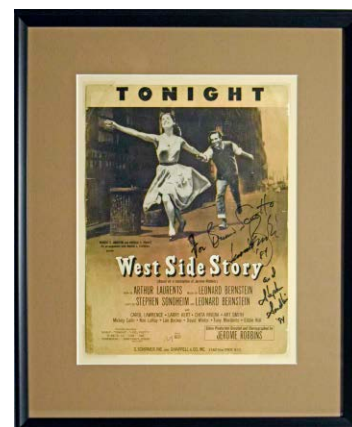

799 King, Stephen Signed Book 60
Dual signed, this hefty book is signed by authors Steven King and Owen King. The autographs look great JSA LOAA.

800 Menuhin, Yehudi Framed Display 9.5 25
Famed violinist, he died in 1999. Offered is a very engaging 24x14 framed display. This contains with two items signed in 1996 a publicity photo and a program. Both autographs are huge and superb. JSA LOAA.

801 Munsel, Patrice Signed 1952 Life Magazine Cover (JSA LOAA) 9.5 13

802 Nelson, Ricky Signed/Framed Check Display 9.5 75
Very smartly assembled display, this well composed frame measures 17x23. This has a boldly endorsed check from pop star Ricky Nelson, the frame is double-sided in order to view the autograph. Nelson died in 1985 at age 45, and is a desirable and scarce signature. JSA LOAA.

803 Album Page Parsons, Louella (JSA LOAA) 9.5 15
804 Album Page Schildkraut, Joseph (JSA LOAA) 9 .. 20

805 Photo Sheldon, Herb 9 25
Entertainer appeared on Wonderama and hosted The Looney Tunes Show. Sheldon died in 1964 at age 41. Offered is a fine looking 5x7 publicity still, signed and inscribed to Susan in fine looking green fountain pen. JSA LOAA.

806 Young, Loretta Superb Signed 10x13 Photo 8 40
Presented on a large mat, this is a gorgeous period signed 1930s or 1940s original photo. Fine photography, this has a blowing dark fountain pen ink signature with an inscription. JSA LOAA.