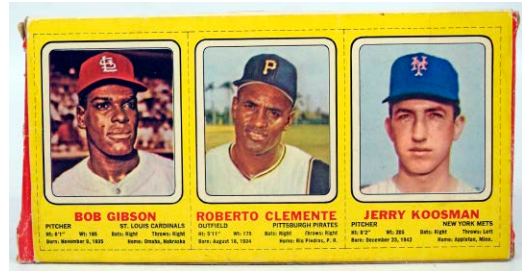

Baseball Cards

1969 Transogram Boxes

608 1970 Topps Complete Set VG-Ex/Ex..... 850
Pleasing mid-grade set, this has some variance. The set is about 20-30% VG or so, the rest is much cleaner. The high numbers have some sharper cards, there is a lot of value here. With no major issues, we grade the key cards as follows: 1 Mets TC Ex-Mt oc, 140 Jackson VG-Ex, 189 Munson RC VG-Ex/Ex, 197 Ryan NLCS Ex, 300 Seaver Ex, 350 Clemente VG-Ex/Ex, 500 Aaron VG+, 580 Rose Ex, 600 Mays VG, 630 Banks Ex oc, 640 Kaline VG+, 660 Bench VG+, 700 F Robby Ex, 712 Ryan VG-Ex/Ex and 713 Pilots TC Ex-Mt.

609 1971 OPC Lot of 11 Graded Stars w/Seaver PSA 7 100
Clean lot of PSA and SGC graded 71 OPC stars, all are PSA unless noted: 105 Conigliaro PSA 4, SGC 5, 117 Simmons RC 6, 170 Seaver 7, 208 B. Martin 7.5, 250 Bench 6, 289 Staub SGC 6, 341 Garvey RC 6, 450 Gibson 5, 560 Staub SGC 4.5 and 750 McLain 5.