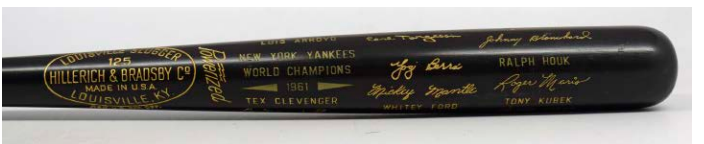

1091 1952 Yankees Black Bat NM 75
Great collectible, this came from the Yankee team trainer and have been in a basement since the time of issue. The condition is superb, with hardly any wear and vibrant gold lettering throughout, very fine.

1092 1955 Yankees Black Bat Ex 75
Great collectible, this came from the Yankee team trainer and have been in a basement since the time of issue. With some general wear from display, this is a pleasing Ex or better overall to our eyes.

1093 1956 Yankees Black Bat VG-Ex/Ex..... 125
Great collectible, this came from the Yankee team trainer and have been in a basement since the time of issue. With some general wear from display, this is a pleasing Ex or better overall to our eyes.

1094 1957 Yankees Black Bat Ex 75
Great collectible, this came from the Yankee team trainer and have been in a basement since the time of issue. With some general wear from display, this is a pleasing Ex or better overall to our eyes.

1095 1961 Yankees Black Bat NM 75
Great collectible, this came from the Yankee team trainer and have been in a basement since the time of issue. Historic and super popular team, the condition is superb, with hardly any wear and vibrant gold lettering throughout, very fine.