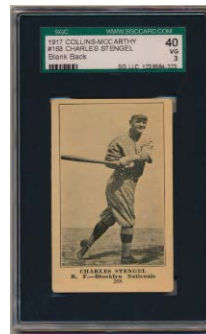

Baseball Cards

81 1916 Tango Eggs Bob Bescher SGC 5 50
Fun issue, this has excellent color. The corners are solid, centering to the left border likely kept this at a 5.