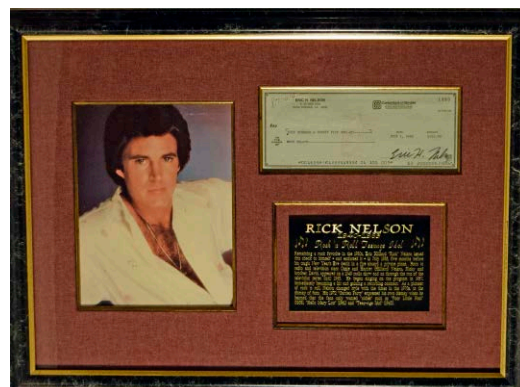

799 King, Stephen Signed Book 60
Dual signed, this hefty book is signed by authors Steven King and Owen King. The autographs look great JSA LOAA.

800 Menuhin, Yehudi Framed Display 9.5 25
Famed violinist, he died in 1999. Offered is a very engaging 24x14 framed display. This contains with two items signed in 1996 a publicity photo and a program. Both autographs are huge and superb. JSA LOAA.

801 Munsel, Patrice Signed 1952 Life Magazine Cover (JSA LOAA) 9.5 13

802 Nelson, Ricky Signed/Framed Check Display 9.5 75
Very smartly assembled display, this well composed frame measures 17x23. This has a boldly endorsed check from pop star Ricky Nelson, the frame is double-sided in order to view the autograph. Nelson died in 1985 at age 45, and is a desirable and scarce signature. JSA LOAA.

803 Album Page Parsons, Louella (JSA LOAA) 9.5 15
804 Album Page Schildkraut, Joseph (JSA LOAA) 9 .. 20

805 Photo Sheldon, Herb 9 25
Entertainer appeared on Wonderama and hosted The Looney Tunes Show. Sheldon died in 1964 at age 41. Offered is a fine looking 5x7 publicity still, signed and inscribed to Susan in fine looking green fountain pen. JSA LOAA.

806 Young, Loretta Superb Signed 10x13 Photo 8 40
Presented on a large mat, this is a gorgeous period signed 1930s or 1940s original photo. Fine photography, this has a blowing dark fountain pen ink signature with an inscription. JSA LOAA.