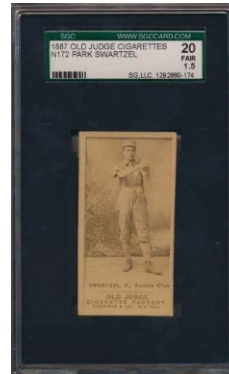

1895 Mayo Cut Plugs

30 John Clarkson (arm outstretched) SGC 1.5 250
A difficult card to find, this is a desirable HOFer. A perfectly acceptable 1.5, the image is good, the back has no paper loss. Creasing, corner wear and general wear keep this at a 1.5 overall, this is not bad at all for the grade.

33 Buck Ewing (Cincinnati on shirt) PSA 4 mc 750
Very desirable card, Ewing is one of the pre-eminent 19th century HOF baseball players. A key to this revered set, this is a freshly graded and very sharp looking card. Cut almost complete to the right border, hence the qualifier. This has a perfect image, jet black borders and an immaculate image. The back shows only slight wear, we cannot see any creases or wrinkles, this is an excellent example of a HOFer from a most vital 19th century baseball card set.

34 Charlie Ganzel PSA 1 75
More like a 2, this has a perfectly clean back and no obvious creases. General wear on the front of the card is the only real issue here.