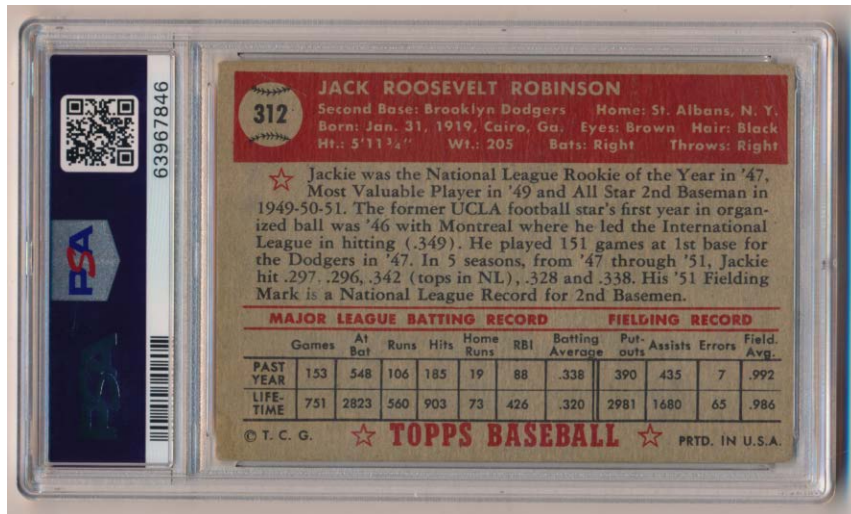

Key Lots

8 1951 Bowman 305 Willie Mays RC PSA 2 1500
Vital Rookie Card of one of the very finest players in all of baseball history, this is now a cornerstone card. Freshly graded, PSA was very tough here, we thought this would be a 2.5. Very well centered, this has hardly any creasing, a fine image and good color. The corners are not bad at all, the card has some very subtle general wear on the front. The back is clean with no stains, this is a very high quality card for the grade.