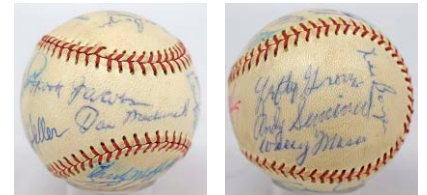

716 Circa 1930 Cubs w/Hornsby and Wilson 8..... 500
Interesting ball, this is a pretty nice ONL Spalding circa 1930 official baseball. There are five signatures according to the JSA LOA: Rogers Hornsby, Hack Wilson, Kiki Cuyler, Charlie Grimm and Riggs Stephenson. Superb content, the Hornsby and Cuyler are 100% displayable as single signed balls. Charlie Grimm signed Capt Charlie Grimm, cult favorite Hack Wilson is just below. The signatures are nice, this is a terrific ball. Please note Hack Wilson died in 1948 at only age 48, he is a significant signature to find on a baseball. JSA LOA (full).