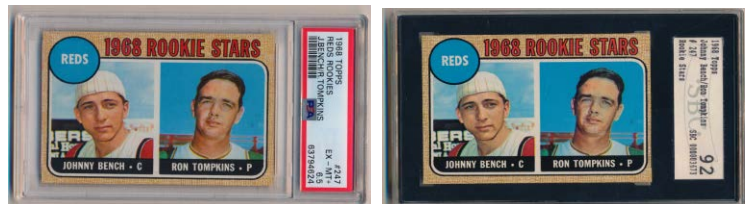

410 500 F. Robinson PSA 8 30
Exceptionally centered, this has great color and is a fine 8.

411 1968 Topps Venezuela
100 Bob Gibson PSA 5 100
So hard to find, a 5 is super high grade for one of these. A key card from one of the greatest pitching seasons in baseball history, this looks great. Well centered with very mild wear, this is a solid 5 of a card that you just never see.

1969 Topps

412 95 Bench PSA 7 100
Super popular card, this has quality centering, excellent color and bright white borders. The corners come to points, this will look great in your high grade 69 set.

413 260 R. Jackson RC PSA 6 125
Clean 6, only one corner has any real wear, this has typical centering to the left border. The card offers bright white borders and a very fine image.

1969 Topps

414 260 R. Jackson RC PSA 6.5 150
Crisp card has four square corners, clean white borders and very clean surfaces. Centered slightly to the left border, nice card.

415 500 Mantle Beckett 6.5 125
Strong card, this has extremely good centering for this card, just a bit to the right border. Clean card with solid white borders, the image is very fine, the corners come to points, the surfaces are solid.

416 500 Mantle PSA 7 150
Mickey's last Topps card, this one has four very sharp corners, superb color and bright white borders. The image looks great, mild centering to the left border keeps this from grading an 8 or a 9, solid card.