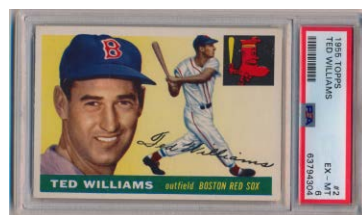

1955 Topps

214 2 Ted Williams SGC 5.5 100

Very fine card for the grade, the corners come to points. The image is perfect, the color is strong, the borders are white. Centered to the lower right corner, we feel this should have graded a 6. Strong card.