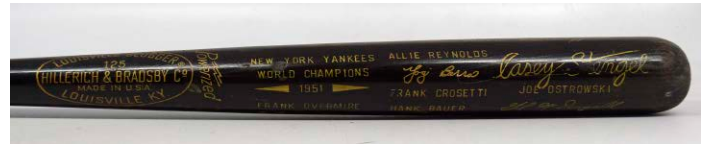

1091 1952 Yankees Black Bat NM 75
Great collectible, this came from the Yankee team trainer and have been in a basement since the time of issue. The condition is superb, with hardly any wear and vibrant gold lettering throughout, very fine.

1092 1955 Yankees Black Bat Ex 75
Great collectible, this came from the Yankee team trainer and have been in a basement since the time of issue. With some general wear from display, this is a pleasing Ex or better overall to our eyes.

1093 1956 Yankees Black Bat VG-Ex/Ex..... 125
Great collectible, this came from the Yankee team trainer and have been in a basement since the time of issue. With some general wear from display, this is a pleasing Ex or better overall to our eyes.

1094 1957 Yankees Black Bat Ex 75
Great collectible, this came from the Yankee team trainer and have been in a basement since the time of issue. With some general wear from display, this is a pleasing Ex or better overall to our eyes.

1095 1961 Yankees Black Bat NM 75
Great collectible, this came from the Yankee team trainer and have been in a basement since the time of issue. Historic and super popular team, the condition is superb, with hardly any wear and vibrant gold lettering throughout, very fine.