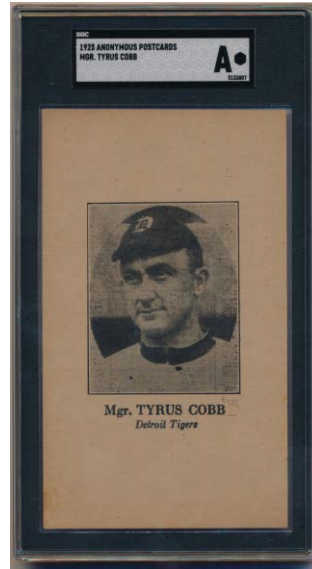

93 Simmons, Al SGC 1.5 140
Well centered with rich color and a fine image, the back has no issues; creasing keeps this at a 1.5.

94 Terry, Bill SGC 1.5 110
Cut to the top border, the image is really nice. The creasing is mainly noticeable on the back, this is a very nice card for the grade.

1933 Goudeys

95 119 Hornsby PSA 3 100
An ideal 3, this has excellent centering and no creases or wrinkles. The color is terrific, the surfaces are clean, the corner wear is mild and consistent. It is no wonder that these have been exploding in price in recent years given the player and the set.

96 138 Pennock SGC 4 50
Solid 4, this is reasonably well centered with good color. This has one very fine back crease, the surfaces are clean.

97 217 Crosetti SGC 5 50
Popular card, this one is exceptionally well centered. Clean 5, this has good color and only slight corner wear, very nice.

98 223 Dizzy Dean PSA 4 450
Beloved HOFer, this is a key to the great 1933 Goudey set. A white-hot set in recent years, it will be interesting to see where these trade at in a year or two. Offered is a well centered, colorful and attractive 4. The image is very nice, the card has slight toning and very mild and consistent corner wear. The back is quite vibrant and nice, we cannot see any creases or wrinkles, even under magnification.