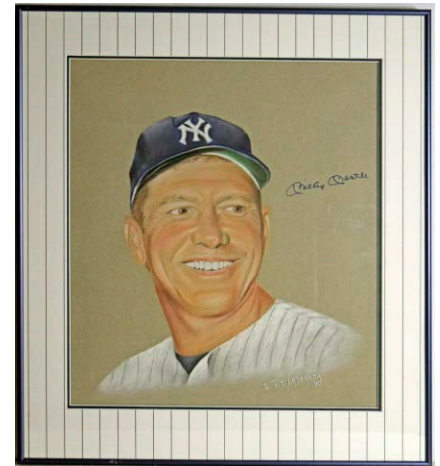

Baseball Autographs

JSA LOA (full).