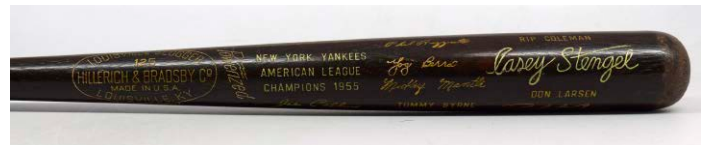

1091 1952 Yankees Black Bat NM 75
Great collectible, this came from the Yankee team trainer and have been in a basement since the time of issue. The condition is superb, with hardly any wear and vibrant gold lettering throughout, very fine.

1092 1955 Yankees Black Bat Ex 75
Great collectible, this came from the Yankee team trainer and have been in a basement since the time of issue. With some general wear from display, this is a pleasing Ex or better overall to our eyes.

1093 1956 Yankees Black Bat VG-Ex/Ex..... 125
Great collectible, this came from the Yankee team trainer and have been in a basement since the time of issue. With some general wear from display, this is a pleasing Ex or better overall to our eyes.

1094 1957 Yankees Black Bat Ex 75
Great collectible, this came from the Yankee team trainer and have been in a basement since the time of issue. With some general wear from display, this is a pleasing Ex or better overall to our eyes.

1095 1961 Yankees Black Bat NM 75
Great collectible, this came from the Yankee team trainer and have been in a basement since the time of issue. Historic and super popular team, the condition is superb, with hardly any wear and vibrant gold lettering throughout, very fine.