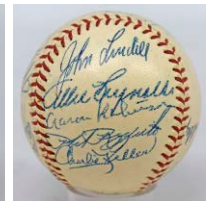

722 1947 Yankees Team Ball 8.5..... 100
Very clean partial team ball, this is on a fine OAL Harridge model. There are 17 solid signatures, this came from the collection of Yankee trainer Gus Mauch. World Championship team, the keys are DiMaggio, Chandler, Berra, Paige, Raschi, Rizzuto, Keller and Reynolds. JSA LOAA.