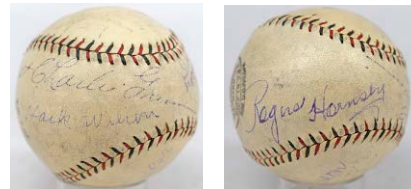

Baseball Autographs

Single Signed Balls

711 Collection of 31 different HOF Singles 9..... 150
Very clean lot of HOF singles, each is in its own cube and box. The content is fairly basic, we will an exact listing on our website. The better balls include: Appling, Boudreau, Brock, Bunning, Carew, Carlton, Dandridge, Eckersley, Herman, Dandridge, Kiner, Leonard, Lopez, Marichal, Mazeroski, Niekro, Rice and Spahn. JSA LOAA.

712 Lot of 50 Red Sox/Braves singles 8..... 150
From a very advanced Boston autograph collection, offered is a lot of 47 single signed baseballs. Clean overall, many are on official balls. These are identified on the cubes, we will try and have wa list on our website. There could be some buried treasure here, as these are from a remarkable autograph collection. The better balls in the lot to our eyes are as follows: B. Anderson, Bragan, Crandall, Demeter, Hassett, Holmes, Hudson, Nomo, Ogilvie, Remy, Rudi and M. Weaver.

713 Collection of 42 different high grade HOF Singles 9..... 300
Great lot, all are official balls, the overall condition and quality is truly exceptional. Nearly all of the balls come with individual JSA LOA cards, an exact listing will be on our website. Extremely impressive and substantial lot, this has several better balls that never appear in these types of lot. These better balls are included: Luke Appling, Richie Ashburn, Ernie Banks, Barry Bonds, Lou Boudreau, Lou Brock, Jim Bunning, Rod Carew, Ray Dandridge, Rick Ferrell, Charles Gehringer, Bob Gibson, Billy Herman, Jim Hunter, Harmon Killebrew, Buck Leonard, Al Lopez, Eddie Mathews, Johnny Mize (Big Cat), Stan Musial, Hal Newhouser, Phil Niekro, Phil Rizzuto, Frank Robinson, Nolan Ryan, Mike Schmidt, Joe Sewell, Duke Snider, Warren Spahn, Hoyt Wilhelm, Early Wynn.