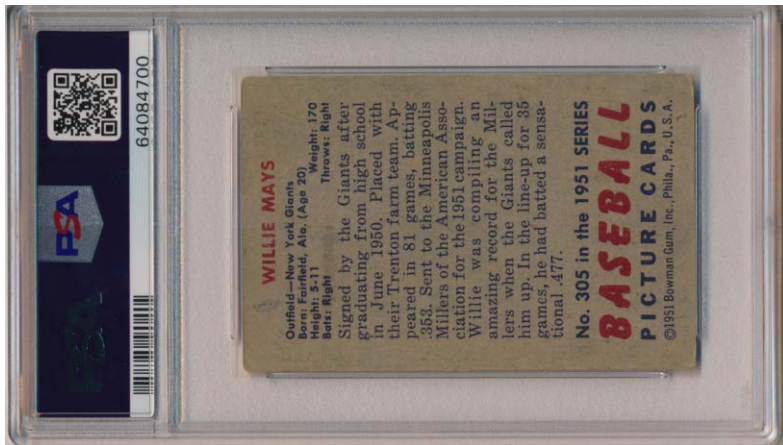

Key Lots

8 1951 Bowman 305 Willie Mays RC PSA 2 1500
Vital Rookie Card of one of the very finest players in all of baseball history, this is now a cornerstone card. Freshly graded, PSA was very tough here, we thought this would be a 2.5. Very well centered, this has hardly any creasing, a fine image and good color. The corners are not bad at all, the card has some very subtle general wear on the front. The back is clean with no stains, this is a very high quality card for the grade.