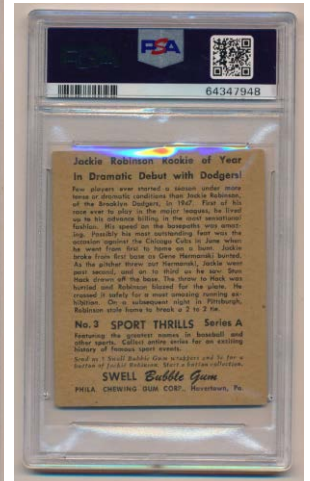

Baseball Cards

137 1948 Swell Sport Thrills
3 Jackie Robinson PSA 3..... 500
Super hot card, these have exploded in price in recent years. Not easy to find, this is the key to this unique set. The offered card is well centered with just one corner line. The surfaces are clean, the image is very nice. The back is clean, the borders and surfaces look good. The corner wear is not bad at all, this is a terrific condition card for the grade.

142 1952 Bowman 101 Mantle PSA 4..... 500
Only Mantle's second-year card, this is a classic. A super hot card of lot, this one is presented in an affordable 4 grade. Clean card, this has good color and a nice image. Centered to the left border, the corners come to slight points and are not bad at all. There is a corner line at the upper left corner, the card presents very well overall.

144 1952 Coke Tip Test Issue
Phil Rizzuto PSA 5..... 1000
Great card, this is the first one that we have had in years. So scarce, this also happens to be among the most attractive in the set. Bright and clean, this has vivid period imagery and a very fresh look. Perfectly cut, extremely, extremely minute wear keeps this at a gorgeous 5. The back is perfect, it would be almost impossible to improve on the quality of this rare and just super cool test issue card that was not issued with the rest of the set.