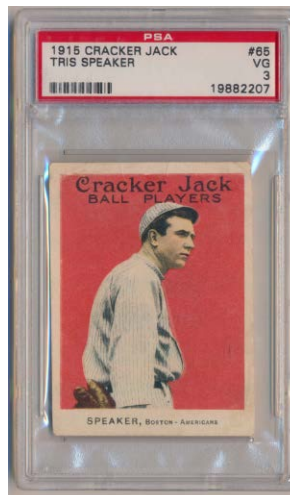

75 71 Meyers PSA 2..... 100
Nice 2, a back crease is the only real issue here. The image looks great, there is hardly any staining.

76 99 Frank Chance SGC 1 200
Very desirable and scarce card, Frank Chance only comes in the 1914 Cracker Jack set, not the much more common 1915 set. Low grade but not abused, there is a nick in the bottom border and some creasing and general wear. The card retains a nice image and good color, the back is not bad at all, outstanding for a 1.

1915 Cracker Jacks

77 60 Oscar Duguey SGC 5 50
Very nicely centered with good color, this has moderate corner wear only. The image looks great, the borders are clean.

78 65 Tris Speaker PSA 3..... 500
Classic Cracker Jack HOF card, you have to love the image. Colorful card has a fine image and outstanding centering, creasing keeps this at a 3. The borders and back are clean, the image quality and centering are the high points of this card, the corners approach Ex overall and are also fairly nice.

79 134 Armando Marsans SGC 5 75
A cult favorite star Cuban player, this is a solid card. Well centered with four crisp corners, this has white borders and a fine image, this looks great.

80 151 George Whitted SGC 4.5 50
Well centered, this is a fine looking card. We believe a touch on one corner on the back kept this card a hair below a 5.