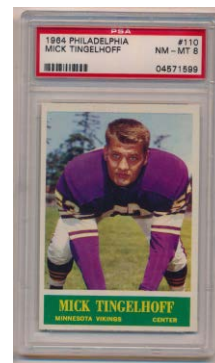

987 1968 Topps Teams Atlanta Falcons SGC 6..... 30
Centered to the left border, this has four sharp corners, clean white borders and a fine image.

988 1968 Topps Teams San Francisco 49ers SGC 6.... 30
Centered to the left border, this has four sharp corners, clean white borders and a fine image.

989 1971 Topps 156 Bradshaw RC PSA 7..... 100
Cultural icon and beloved HOFeR, these are always nice to find in 7 holders. Sharp and quite clean, this is a very fine 7 to our eyes. Well centered with vibrant red borders, the image looks great, the corners show only the slightest wear. Strong 7.

990 1973 Topps 115 Ham RC SGC 8 15

991 1973 Topps 300 Butkus PSA 6..... 30
Elusive 9, this has a terrific image.

992 1973 Topps 400 Namath PSA 8..... 40
Well centered with four sharp corners, this has a terrific image.

993 1975 Topps 282 Swann RC PSA 9..... 100
Extremely popular Steelers HOFeR, this is a terrific card in a 9 holder. Often found with centering issues, the offered card has excellent centering and four Mint corners, it looks great.

994 1975 Topps 367 Dan Fouts RC PSA 9 100
Freshly graded, this has four super sharp corners and is immaculate. The highlight of a very fine set, this is one of the few affordable 9s from the 1970s for a top name HOFeR.

995 1975 Topps 416 Thiesmann RC PSA 8 25