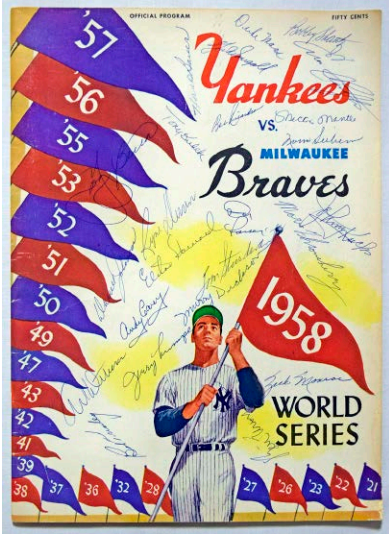

Baseball Autographs