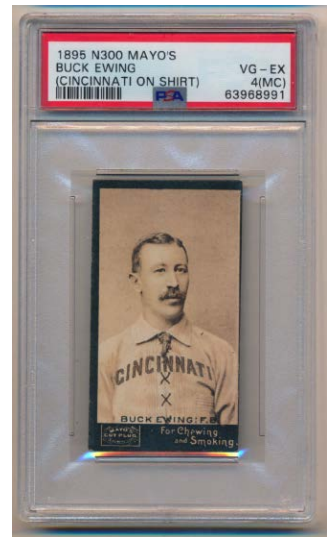

1895 Mayo Cut Plugs

30 John Clarkson (arm outstretched) SGC 1.5 250
A difficult card to find, this is a desirable HOFer. A perfectly acceptable 1.5, the image is good, the back has no paper loss. Creasing, corner wear and general wear keep this at a 1.5 overall, this is not bad at all for the grade.

33 Buck Ewing (Cincinnati on shirt) PSA 4 mc 750
Very desirable card, Ewing is one of the pre-eminent 19th century HOF baseball players. A key to this revered set, this is a freshly graded and very sharp looking card. Cut almost complete to the right border, hence the qualifier. This has a perfect image, jet black borders and an immaculate image. The back shows only slight wear, we cannot see any creases or wrinkles, this is an excellent example of a HOFer from a most vital 19th century baseball card set.

34 Charlie Ganzel PSA 1 75
More like a 2, this has a perfectly clean back and no obvious creases. General wear on the front of the card is the only real issue here.