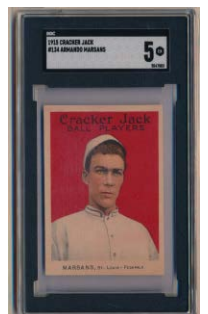

75 71 Meyers PSA 2..... 100
Nice 2, a back crease is the only real issue here. The image looks great, there is hardly any staining.

76 99 Frank Chance SGC 1 200
Very desirable and scarce card, Frank Chance only comes in the 1914 Cracker Jack set, not the much more common 1915 set. Low grade but not abused, there is a nick in the bottom border and some creasing and general wear. The card retains a nice image and good color, the back is not bad at all, outstanding for a 1.

1915 Cracker Jacks

77 60 Oscar Duguey SGC 5 50
Very nicely centered with good color, this has moderate corner wear only. The image looks great, the borders are clean.

78 65 Tris Speaker PSA 3..... 500
Classic Cracker Jack HOF card, you have to love the image. Colorful card has a fine image and outstanding centering, creasing keeps this at a 3. The borders and back are clean, the image quality and centering are the high points of this card, the corners approach Ex overall and are also fairly nice.

79 134 Armando Marsans SGC 5 75
A cult favorite star Cuban player, this is a solid card. Well centered with four crisp corners, this has white borders and a fine image, this looks great.

80 151 George Whitted SGC 4.5 50
Well centered, this is a fine looking card. We believe a touch on one corner on the back kept this card a hair below a 5.