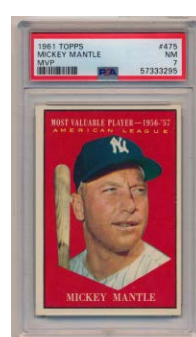

325 344 Koufax SGC 7 30
Very sharp and very well centered, the slightest bit of print by the right borders keeps this at a superb 7.

326 401 Ruth Home Run PSA 7 20
Sharp and well centered, this is a very fine 7 to our eyes.

327 417 Marichal RC SGC 6 50
Great 6, this is well centered with four sharp corners. The borders are white, the image is perfect.

329 475 Mantle MVP PSA 7 150
Very popular card, these are not easy to find in 7 holders as they often have major cutting issues. The offered card has four strong corners, rich color and clean surfaces. Well centered left to right, centering to the top border keeps this at a 7.

331 478 Maris MVP PSA 7 40
Ideal 7, this is well centered with rich color and four sharp corners.

330 475 Mantle MVP PSA 7 150
Very popular card, these are not easy to find in 7 holders as they often have major cutting issues. Sharp and very fine, the color is terrific, this is centered mildly to the upper right corner, very nice 7.

332 545 Wilhelm PSA 8 40
Well centered with four very sharp corners, solid 8.

334 578 Mantle AS SGC 6.5 150
Classic Mantle card, an absolute key to this super popular set. The centering is terrific, this has good color and a fine image. The corners come to points and exhibit hardly any wear, you cannot find a nicer card than this for the grade.