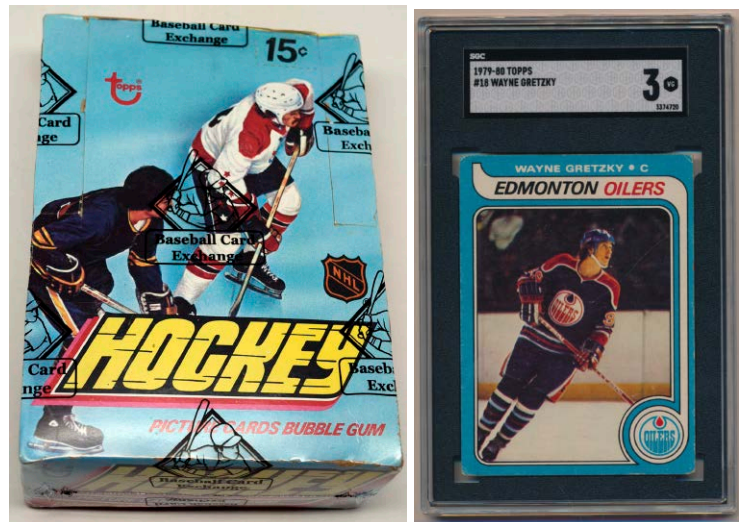

1070 1977 Topps Wax Box 300
BBCE sealed, this is a sharp and tight box. Fresh to the hobby, this set has many HOFers. It is always neat to find unopened full boxes from the late 1970s, these are naturally prized by collectors.

1071 1979 Topps 18 Wayne Gretzky RC SGC 3..... 250
Colorful 3, this has no visible creasing. Centered to the right border, the image of Gretzky is quite nice. The corner wear is not bad at all, the blue borders are vibrant, this displays very well for the grade.