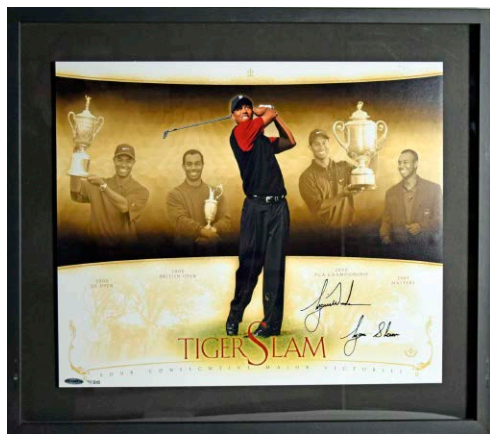

1057 Woods, Tiger Superb UDA Grand Slam Framed Print (7/25) 9.5..... 100
Offered is a superb and extremely desirable Tiger Woods framed display. Checking in at 25x22, the piece itself measures 20x16. A UDA piece, this is a super limited edition item (7/25). Tiger signed this in Mint black ink with a grand slam inscription.