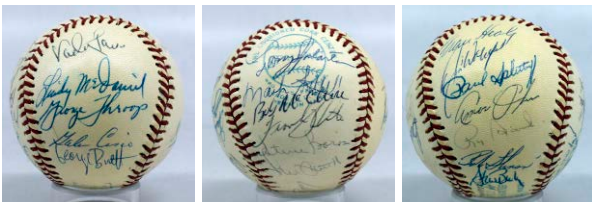

733 1974 KC Royals Team Ball w/George Brett 8.... 175
Scarce ball, these hardly ever come to market. With a true Rookie George Brett signature, the offered ball is a very clean OAL MacPhail model. There are 25 signatures that vary somewhat in darkness. Aside from the Rookie Brett, the others keys are Herzog, Killebrew, Frank White, Pinson, Solaita (D'1990 at age 43) and McDaniel. John Mayberry is the only secretarial signature. JSA LOAA.