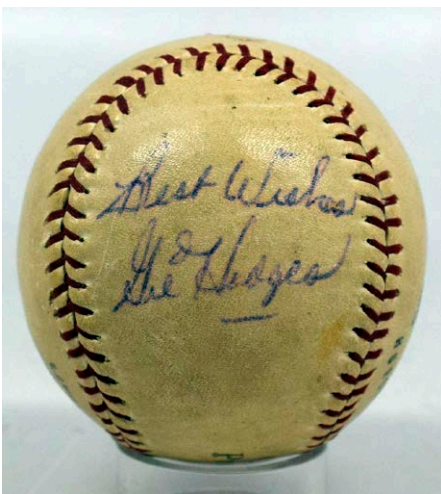

Single Signed Balls

710 Collection of 24 HOFers 8.5..... 150

Nice lot of singles, these are all in the original boxes. Some balls have moderate toning, the signatures are solid overall. The content is as follows: Luis Aparicio, Luke Appling (2), Ernie Banks, Johnny Bench, Lou Boudreau (2), Jim Bunning, Orlando Cepeda, Whitey Ford, Monte Irvin, Harmon Killebrew, Ralph Kiner (2), Willie McCovey, Johnny Mize, Brooks Robinson, Frank Robinson (2), Enos Slaughter, Duke Snider (3), Don Sutton. JSA LOAA.

707 Gil Hodges 8..... 900

Long overdue HOFer, naturally his single signed balls have exploded in price. Always a tough ball, offered is a pleasing evenly toned Pro League model. The beloved Hodges (D'1972) signed this in solid ballpoint pen in his usual spot on the side panel. This is a full Best Wishes Gil Hodges signature with a nice flow to it. JSA LOA (full).