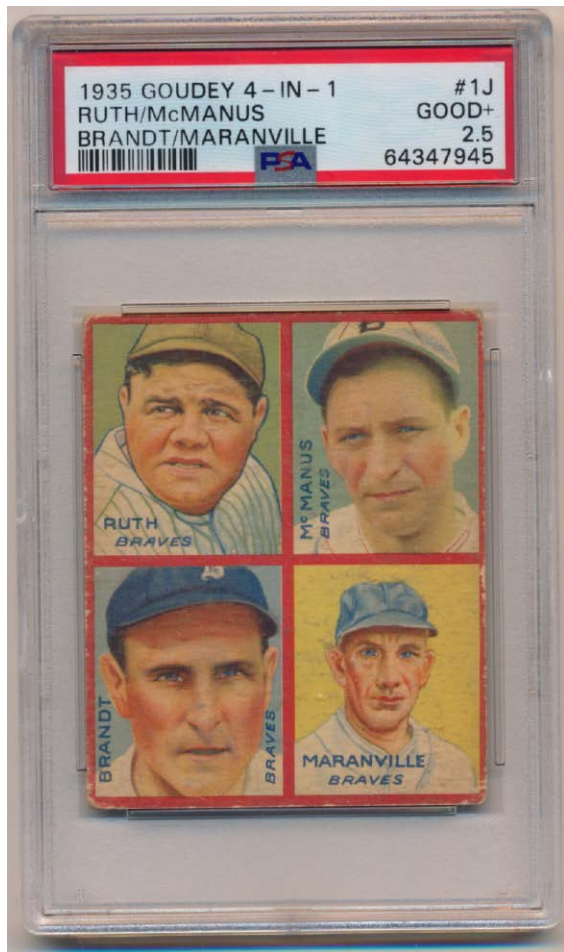

Baseball Cards

112 1935 Goudey Babe Ruth PSA 2.5..... 500
High quality card for the grade, this has no creasing, good centering and nice color. The images look great, the back is fine. Corner wear, which is consistent, appears to be the only issue here. Please note, these are more condition sensitive than Ruth's other Goudey cards in our experience.

116 1939 Play Ball 26 Joe DiMaggio PSA 3 500
Classic early Joe DiMaggio card, the handsome portrait image really makes this card. Well centered and quite clean, this is an absolutely ideal card for the grade. The back is clean, the borders are white, some very fine creasing keeps this at a very attractive 3 grade.

117 1939 Play Ball 26 Joe DiMaggio PSA 4.5 600
Classic Joe DiMaggio card, this has such a great image. The offered card is terrific for the grade, it starts with an uncommonly bright and clean image and excellent centering. The corners come to points, the surfaces are quite clean, the back is perfect. We cannot see any creases or wrinkles, even under magnification. There is very subtle wear at the extreme top and bottom borders in one spot. This truly has one of the nicest images that we have ever seen on this card. These have been appreciating rapidly in recent years.