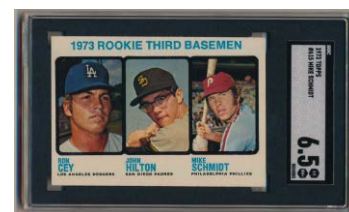

- 455 1974 Topps Deckle Edge Proof Pete Rose Beckett Authentic..... 50
  Very scarce oddball Pete Rose item, we hardly ever see these. Crisp and super clean, this has four sharp corners, a perfect image and a clean back. Beckett slabbed.

- 456 1975 OPC 660 Aaron PSA 7..... 50
  Fine 7, this has gorgeous color and is well centered.

- 457 1975 Topps 228 Brett RC PSA 8..... 100
  Well centered with rich color, this has only very slight corner wear. Centered perfect left to right, it is centered a touch to the bottom border.

- 458 1976 Topps 19 George Brett SGC 7..... 25
  Sharp and well centered, these are so hard to find in this quality.

- 459 1977 Topps 140 Schmidt PSA 8..... 15
- 460 1977 Topps 285 B. Robinson PSA 8..... 15
- 461 1977 Topps 580 Brett PSA 8..... 20
- 462 1978 Topps 450 Seaver PSA 9..... 20
- 463 1979 Topps 116 O. Smith RC SGC 7..... 20

- 464 1981 TCMA Rochester Red Wings Cal Ripken RC PSA 9..... 75
  Tougher Ripken Rookie, these seem like amazing values right now in PSA 9 holders.

- 465 1982 TCMA Hawaii Islanders 10 Tony Gwynn RC PSA 6..... 60
  Tough card, we hardly ever see these. Such a cool card, the corners are sharp on the front, slight corner wear on the back led to the conservative 6 grade.