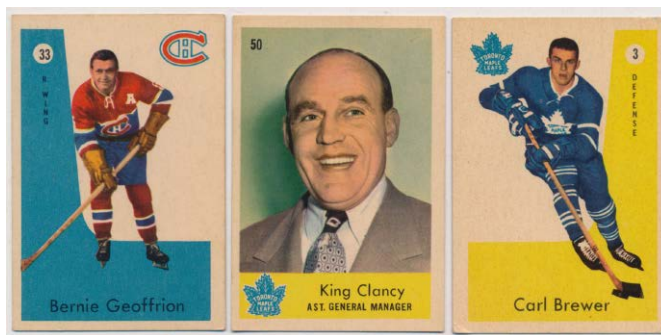

1061 1959 Parkhurst Complete Set VG-Ex/Ex 325
Mid-grade set has some better cards that are quite sharp, perhaps 20% of the set. Attractive set with a high percentage of stars, we grade them individually as follows: 1 Canadiens On Guard NM, 2 Maurice Richard VG+, 3 Carl Brewer RC VG-Ex/Ex, 6 Jean Beliveau Ex, 8 Doug Harvey VG, 23 Tim Horton VG-Ex, 24 Frank Mahovlich Ex-Mt, 27 Toe Blake CO PSA 7, 32 Johnny Bower VG+, 33 Bernie Geoffrion Ex, 39 Henri Richard Beckett 8, 41 Jacques Plante VG-Ex/Ex and 50 King Clancy AGM NM. The stars reflect the condition variety of the set.