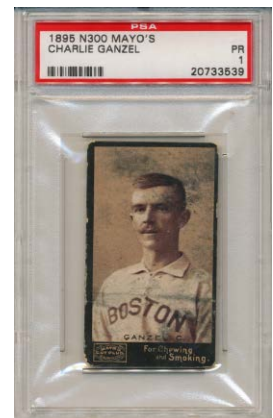

1895 Mayo Cut Plugs

30 John Clarkson (arm outstretched) SGC 1.5 250
A difficult card to find, this is a desirable HOFer. A perfectly acceptable 1.5, the image is good, the back has no paper loss. Creasing, corner wear and general wear keep this at a 1.5 overall, this is not bad at all for the grade.

33 Buck Ewing (Cincinnati on shirt) PSA 4 mc 750
Very desirable card, Ewing is one of the pre-eminent 19th century HOF baseball players. A key to this revered set, this is a freshly graded and very sharp looking card. Cut almost complete to the right border, hence the qualifier. This has a perfect image, jet black borders and an immaculate image. The back shows only slight wear, we cannot see any creases or wrinkles, this is an excellent example of a HOFer from a most vital 19th century baseball card set.

34 Charlie Ganzel PSA 1 75
More like a 2, this has a perfectly clean back and no obvious creases. General wear on the front of the card is the only real issue here.