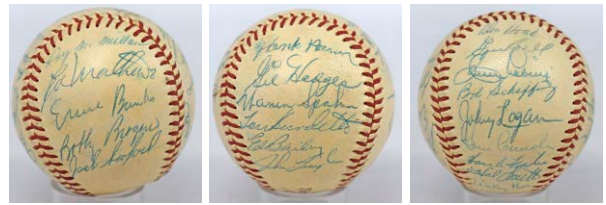

Baseball Autographs

727 1957 NL All Stars Team Ball 8.5..... 150
Solid ONL Giles model ball, there are 26 fine blue ballpoint ink signatures. Desirable All Star team ball, there are six HOFers. The autographs include an early Aaron, an early Banks, Alston, Hodges, Mathews, Spahn, Hoak and Bell. JSA LOA (full).

723 1952 AL All Stars Team Ball w/Mantle and Paige 8..... 400
Superb All Star team ball, this was Mickey Mantle's first All Star Game. A rare ball, this came from the collection of Yankee trainer Gus Mauch. Offered is a very nice OAL Harridge model ball, there are a full 29 signatures. The autographs are quite fine overall and offer a remarkable eight HOFers! The keys include Mantle, Paige, Doby, Minoza, Fox, Berra, Jensen, Garcia, Reynolds, D. DiMaggio and Rosen. JSA LOA (full).