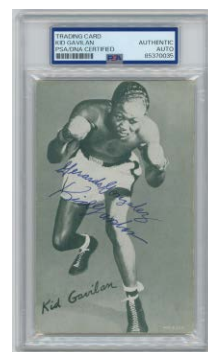

1864 Gavilan, Kid Signed 1940s Exhibit Card
9 (PSA slabbed)..... 75
Beautifully signed with his real name, this looks great. Freshly slabbed, we have not seen one of the so nicely signed until now.

1865 Hearn/Leonard Signed/Framed
20x25 1981 Fight Poster - JSA LOAA 9..... 35

1867 Signed Glove Holmes/Leonard
- JSA LOAA 9..... 25

1868 Johansson, Ingemar Signed Glove 9..... 80
Boldly signed, he is among the more elusive signatures to find on a boxing glove. JSA LOA (card).

1869 Check LaMotta, Jake (1956) - JSA LOAA 9 25

1871 Moran, Frank Signed Vintage Photo 8..... 50
A desirable early boxing HOFer, he died in 1967. Offered is a very attractive vintage sepia toned image, this is neatly signed and inscribed in fountain pen ink. This measures 6x10 and has some general wear. JSA LOAA.

1873 Sharkey, Jack Signed 5x7 Photo 9..... 40
Handsome image, this is nicely signed and inscribed in flawless and flowing blue ink. JSA LOAA. JSA LOAA.

1877 Lot of 15 assorted early postcards 75
These look to be from the early 20th century, with some big name HOFers.

1878 Lot of 9 assorted vintage signed photos,
various content - JSA LOAA 7..... 30