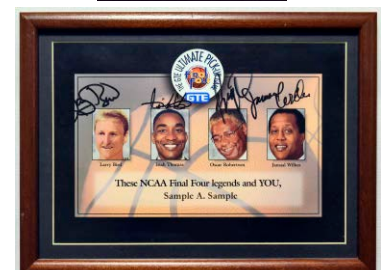

1790 8 x 10
Riley, Pat (Miami Heat) - JSA LOAA 9.5 25

1791 Russell, Bill Signed 18x36 Boston Celtics
Championship Banner 9.5 60
A very fun Bill Russell signed piece, the signature is in a perfect place with his number 6. JSA LOAA.

1792 Russell, Bill Signed 1970
The Sporting News Cover 9.5 100
Something you hardly ever see, this is a fine looking 1970 Sporting News cover. This pictures and is signed by Bill Russell with his number 6. Matted. JSA LOAA.

1794 8 x 10 Smith, Dean - JSA LOAA 9 25

1795 Smith, Dean 1983 TLS w/good content 9 50
This is neat letter as it discusses the legendary Dean Smith's induction into the Hall of Fame. Gracious as always, this is a fine letter. JSA LOAA.

1796 Smith, Dean PSA Slabbed
Center Court Signed Postcard 9 30

1797 Summit, Pat Signed 1,000 Goal
Parquet Floor Piece (12 sigs) 9 60
A team signed piece from her record 1,000th win, this is framed, the signatures look great. JSA LOAA.

1798 Superb NCAA Final Four
w/Bird, Robertson 9.5 60
An utterly charming small framed display (11x18), the signatures are from Larry Bird, Oscar Robertson, Isiah Thomas and Jamaal Wilkes. JSA LOAA.

1799 Collection of 69 different HOFer
Signed 3x5s 9 70
A clean lot, these were mainly obtained over the past 40 years. Some are inscribed, this is a very clean lot with very light duplication. The autographs include many College and some NBA. JSA LOAA.