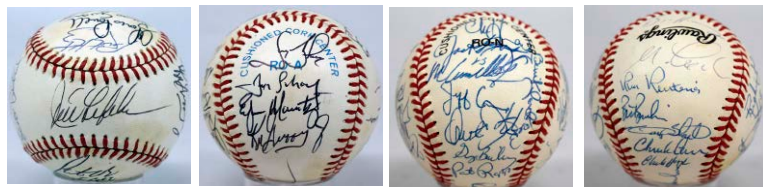

Baseball Autographs

942 1989 San Francisco Giants Team Ball (28 sigs) 9 40
NL Championship team, this pleasing World Series model ball includes Will Clark, Kevin Mitchell, Roger Craig (ch) and Matt Williams. JSA LOAA.

943 1989 Yankees Team Ball (27 sigs w/Mattingly, Gossage) - JSA LOAA 8 30

946 1991 Cubs Team Ball (31 sigs) 9 40
Very clean ball, this is loaded with quality signatures. The autographs include Maddux, Dawson, Sandberg, Grace and Girardi. JSA LOAA.

948 1991 Mariners Team Ball w/early Griffey (23 sigs) 9 50
Offered is a fine condition OAL Brown model ball. A scarce ball to find with a real Griffey, this is a good piece. The other signatures include Jay Buhner, both Griffey's, Eric Hanson, Edgar Martinez and Harold Reynolds. JSA LOAA.

950 1993 Marlins Team Ball (33 sigs) 9 50
The first Marlins team, the autographs include B. Harvey, Sheffield, Pinson, Nenn, Weiss and Santiago. JSA LOAA.

952 Wilmington Delaware Blue Rocks/Related Box Lot of 28 pcs 35
A cheap lot of team and related signed balls, this came from the collection of the owner of the team. There could be a few stars here, we did not review these. Given the nature of the lot, we did not show these to JSA, the lot is being sold as-is.

953 1994 Giants Team Ball (25 sigs) 9 25
Bonds is clubhouse, the other autographs include Baker, Beck, Brenly, Williams, Strawberry and Burkett. JSA LOAA.

954 1995 Wilmington Blue Rocks Box Lot of 11 Team Balls 9 50
From the collection of a former team owner, these are clean team balls from the 1990s. This was the Kansas City Royals AA Minor League team, there could be some future Major League players here; it is possible that other Minor League teams could be in the lot. Due to the nature of the lot, we did not show it to JSA, the lot is being sold as-is.

955 1996 Twins Team Ball 9.5 35
Offered is a perfectly clean Budig model ball, there are a full 35+ signatures. The autographs include Puckett, Molitor, Kelly, Knobloch and Radke. JSA LOAA.

956 1998 Red Sox Team Ball (25 sigs) 8.5 50
Solid ball, this includes Pedro Martinez, Jim Rice, Jason Varitek, Dennis Eckersley and John Valentin. JSA LOAA.

957 1999 Astros Team Ball w/Bagwell, Hampton, Berkman, Lima, (24 sigs) - JSA LOAA 8 25

958 1999 Mets Team Ball (22 sigs) - JSA LOAA 8 30