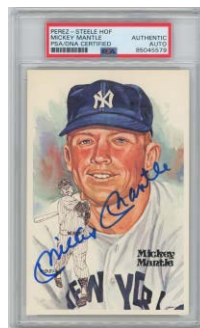

Signed 8x10 Photos

1. 142 Clarke, Fred Signed Full Size Who's Who Page 9 75
   A deadball era HOFer and player-manager, Clarke died in 1960 and usually just turns up on 3x5s. Offered is a very well preserved Who's Who full page, this is neatly signed in black fountain pen ink in a perfect spot. JSA LOA (full).
2. 143 Cochrane, Mickey 9 75
   A classic HOF catcher and the namesake for Mickey Mantle. Cochrane died in 1962, he is scarce on something this large. Offered is a handsome 8x10 print of some kind, it is very warmly signed and inscribed to Ray in fountain pen ink. JSA LOA (full).
3. 144 Combs, Earle and Happy Chandler Signed/Dated 1958 8x8 Photo 9 40
   A novel image. these are nice as they were signed in the 1950s. JSA LOAA.
4. 148 DiMaggio, Joe 9.5 40
   An uncommon color image, this was signed in 1989 and displays very nicely. JSA LOAA.
5. 149 DiMaggio, Joe Signed Sports Greats Display 9.5 50
   Nicely displayed with his statistics, these are always popular. The autograph and 8x10 photo are both flawless, total size 21x13. JSA LOA (full).
6. 151 Doby, Larry (HOF Induction card) - JSA LOAA 9 30
7. 159 Greenberg, Hank 9.5 75
   Spotless Hank Greenberg b/w photo, this has a perfect black sharpie ink signature. Not inscribed as is typical, these seem so cheap at current market levels. JSA LOA (card).