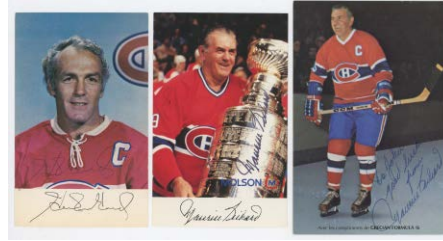

Various Sports

2422 Ratelle, Jean Game Stick plus extra 50
Nice vintage hockey item, these are three total sticks, we believe one is a gamer. There will be extensive pictures on our website of the lot.