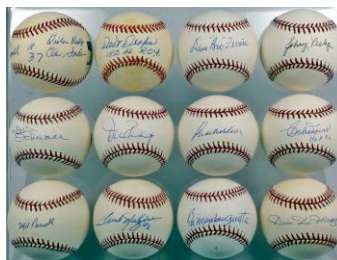

839 Lot of 25 different 1975 Red Sox Singles 9. 100
A clean and fine looking lot, everything is on an official ball. Nearly all were obtained by our consignor, this is a fine looking lot, all on official balls. A classic and widely collected team, the autographs include Fisk, Rice, Dw. Evans, Lynn, Tiant, Cooper and Hobson.

840 Lot of 30 New York Mets Single Signed Balls
9..... 100
The lot includes Alfonso, Benitez, Cone, Franco, Howe, Leiter, McReynolds and Valentine.

841 Lot of 36 signed baseballs w/Bagwell, Cone,
Thomson, Turner 100
A tub of singles, almost all will be Boston related. Lesser content, there are a few better balls including long-time Yankee coach Jim Turner on an ONL Feeney ball. The balls should be fine, but we did not show them to JSA, the lot is being sold as-is.

842 Fine Display Case for 30 Baseballs 25
843 Fine Display Case for 30 Baseballs..... 25

Multi-Signed Baseballs

844 1998 Era Yankee Old Timers Signed Ball
(20 sigs w/Boggs, Key, O'Neill) - JSA LOAA 9..... 25

845 3,000 Hit Club w/Mays (6 sigs) 8..... 50
A charming ball, this was signed in the early 1980s. The autographs are Brock, Kaline, Mays, Musial, Rose and Yaz. The Hank Aaron signature is clubhouse. JSA LOAA.

846 300 Win Ball (7 sigs - JSA sticker) 6.5 35
A good ball, the signatures are unfortunately light but legible. The autographs are Seaver, Ryan (solid signature), Carlton, Spahn, Sutton, Perry and Niekro.

Lots 838 - 841