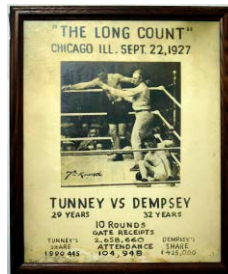

1830 Duran Hagler Large Format 1983 Caesar's
Palace Fight Ticket 60

This is a huge and great looking ticket, the condition appears to be Near Mint overall.

1831 Holyfield - Holmes Large Format
Fight Ticket (6/19/1992) 35

A very fun piece, this comes in a huge lucite case with the original custom bag from the fight.

1832 1951 Ringside 22 Beau Jack Signed Card
- JSA LOAA 9..... 25

1836 3 x 5 Johansson, Ingemar (lot of 10) 9..... 100
A desirable lot, these are very clean and ideal for slabbing. JSA LOAA.

1839 3 x 5 Louis, Joe (1948) 9 (PSA slabbed)..... 75
A fine looking signature from the beloved Joe Louis, this is dated on an interesting medium.

1840 3 x 5 Walcott, Jersey Joe 9.5 (PSA slabbed) 25

1841 HOFer/Stars 3x5 and Related Lot (17)
w/Armstrong, Dempsey, Graziano - JSA LOAA 8 75

1842 8 x 10 Ali, Muhammed 8..... 100
Signed in silver sharpie ink, this is very nicely matted and framed. Always desirable, this looks great. PSA DNA (full).

1844 8 x 10 Dempsey, Jack Circa 1921 9..... 50
As young a signed image of the great Jack Dempsey as one may ever see, this looks great. Signed and inscribed in period fountain pen ink, the photo has some creasing but still displays well. Printed on high quality stock with great clarity, this might be a type one. JSA LOAA.

1848 8 x 10 Graziano, Rocky (lot of 4)
- JSA LOAA 9..... 30

1851 8 x 10 Collection of 10 HOFers/Stars
- JSA LOAA 9.5..... 25