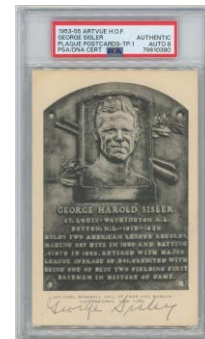

385 Scully, Vin w/other LA Dodgers 9 25

Offered is a really nice Vin Scully signature on a 4x5 page. The other autographs include two Drysdale and LaSorda. JSA LOAA.

386 Spalding, Dick (D'1950) 8 30
Single signed autograph album page, this is a pleasing dark fountain pen ink signature. Spalding was an obscure 1927 Phillie and 1928 Senator. The back is signed by star pitcher Fred Fitzsimmons. JSA LOAA.

388 Black White HOF Plaque George Sisler 8 (PSA slabbed) ... 60

Always desirable, this is unmailed, crisp and clean overall, PSA rated the signature an 8.

Signed Yellow HOF Plaques

390 Elmer Flick 9 (PSA Authentic, back signed) 50

Back-signed, this has hole punches on one side from being in a file, the signature inscription are not affected.

391 Hank Greenberg - JSA LOAA 9 25

392 Hank Greenberg 8.5 (PSA slabbed) 35
A clean exemplar, this has a solid black sharpie ink signature at the top margin.

393 Jesse Haines - JSA LOAA 8.5 25

394 Harry Hooper 8 (PSA slabbed) 35
Signed at the top border, this has a pleasing blue ballpoint ink signature. These are scarce as Hooper only had two years to sign one of these.

395 Sandy Koufax (JSA sticker) 9 65
A key signed plaque, this has some general wear on both sides. The signature is in solid dark ballpoint ink at the top.

396 Tom LaSorda 9 (PSA slabbed, full name)... 30