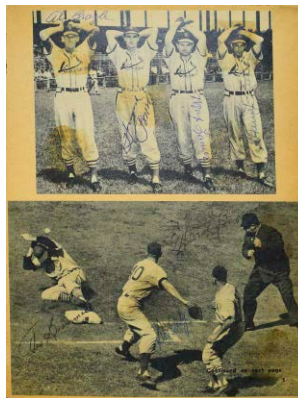

Signed Postcards

598 Conigliaro, Tony 9 30
A beloved Red Sox slugger, this is a very attractive unmailed postcard. Tony C signed this in spotless blue ink, the placement is perfect. JSA LOAA.

599 Drews, Karl Signed 1949 Postcard 8 35
Attractive 1950 era postcard, offered is an attractive ANS. Drews played for the Yankees, Phillies and other teams in the 1940s and 1950s, he died in 1963 at age 43. JSA LOAA.

600 Fox, Nellie Signed 1951 JD McCarthy Postcard (superb) 9.5 30
A fine Nellie Fox item, this is a great looking original J.D. McCarthy postcard from 1951. Pictured as a Rookie White Sox player, Fox signed this Nelson Fox in solid blue fountain pen, which is just so unusual. Postmarked Sep 14, 1951, this looks great. JSA LOA (full).

601 Hubbard, Cal (scarce) 9 25
Tough piece, this elusive signed postcard is scarce as this HOF umpire had only a few years to sign these. The autograph looks great, the postcard is very clean as well. We hardly ever see this one. D'77. JSA LOA (full).

602 Koufax, Sandy 9 30
An uncommon color postcard of Koufax, this has a bold and fine blue sharpie ink signature. JSA LOAA.

604 Staub, Rusty Signed Postcard/Flat Lot (10 pcs) w/tickets 9 75
A neat lot from a huge Rusty Staub collection, these include signed 1973 playoff tickets, a Rusty Staub .45 also signed by Terry Cashman and some cool signed postcards. JSA LOAA.