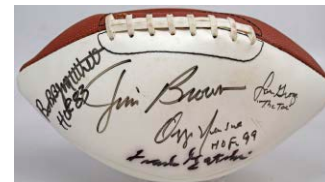

1. 2075 HOF Signed Football w/Johnny Unitas (30 sigs) 9..... 100
   A quality HOFer signed football, these vary somewhat in darkness and quality. The autographs include Johnny Unitas, Otto Graham, Marion Motley, George Blanda and Lou Creekmur. JSA LOAA.
2. 2076 HOFers/Stars 9..... 50
   Clean Super Bowl XXV football has nine signatures. The autographs include Franco Harris, Randy White, Ray Guy, Art Shell, Jack Ham and Ted Hendricks. JSA LOAA.
3. 2077 HOFers/Stars 9..... 50
   Clean Wilson Super Bowl XXV model football. This has 18 solid signatures. The autographs include Franco Harris, Joe Greene, Jack Ham, Randy White, Art Shell, Willie Wood, Gene Upshaw, Mel Blount, Ray Guy, Vince Lombardi Jr and Dave Casper. JSA LOAA.
4. 2078 Luckman, Sid (ex-Governor collection) 8... 30
   A tough single signed football, Luckman met Governor Ryan in the 1990s and signed this for him. The ball has some cracking but is clean overall, this is nicely signed with a Chicago Bears #42 inscription. JSA LOAA.
5. 2080 Old Timers/Stars w/Unitas and Graham 8 . 40
   Clean NFL Quarterback Challenge model football, this has 20 total signatures. The autographs include Unitas, Graham, Plunkett, Gabriel, A. Manning, Conerly, Morrall, Tittle, Wade and LaMonica. JSA LOAA.
6. 2081 Payton, Walter (ex-Governor collection) 9..... 100
   A very desirable single signed football, Payton signed this for Governor Ryan in the 1990s. Impeccable quality, this looks great. JSA LOAA.