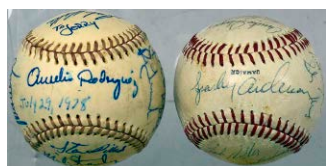

Baseball Autographs

Signed Team Balls

923 1978 - 1979 Detroit Tigers (4 pcs) 8 75
A respectable lot, these are as follows: 1978 (29 w/Harwell, Morris, Parrish, Staub, Trammell), 1978 (17 w/Morris, Staub, Trammell, Whitaker), 1979 (25 w/Anderson, Fidyrich, Morris, Parrish, Trammell) and 1979 (17 w/Anderson, Staub, Trammell). JSA LOAA.

924 1979 Expos plus three 1980 Rangers (4 pcs) 8 50
A respectable lot, these have HOFers Andre Dawson, Fergie Jenkins, Tony Perez and Dick Williams. These also all have Rusty Staub. Please note the Pat Corrales signature is clubhouse. JSA LOAA.

925 1980 Red Sox Team Ball w/5 HOFers 7 50
Elusive Red Sox team ball, these are signed on an OAL MacPhail game ball. There are a full 33 total sigs, with Yaz, Rice, Fisk, Eckersley, Tony Perez and Dwight Evans; Zimmer is the usual clubhouse. JSA LOAA.

926 1981 Reds Team Ball 8 35
Quality team, they won the most games in baseball that year but missed out on the playoffs with the split system. There are 28 respectable signatures, the keys are Bench, Seaver, Concepcion, Foster, Griffey and Soto. JSA LOAA.