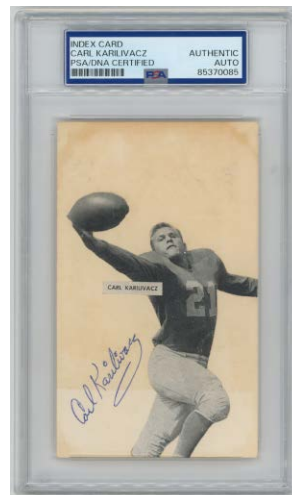

1997 Dougherty, Duffy (lot of 3) 9..... 60
1998 Dougherty, Duffy (lot of 3) 9..... 60
2000 Duffy Dougherty/Ara Parseghian - JSA LOAA 9..... 25

2002 Foss, Joe (lot of 9) 9..... 25
A very interesting person, many have inscriptions, these can sell for $58 each in slabs. JSA LOAA.

2004 Frank, Clint (lot of 3) 9..... 30
Fascinating person, he won the Heisman Trophy for Yale in 1938, worked for Jimmy Doolittle during World War Two and then founded an advertising agency. D'1992.

2007 Houston, Lin (lot of 9) 9..... 25
A desirable 3x5, these can fell for $75 each as singles. JSA LOAA.

2010 Karilivacz, Carl (D'1969 at age 36) 9 (PSA slabbed)..... 60
A rarity, this looks great and hardly ever come to market.

2011 Kinard, Bruiser (lot of 3 - all PSA slabbed) 9..... 50

2012 Kinard, Bruiser (PSA slabbed) 9..... 25

2013 Kopcha, Joe (lot of 7) - JSA LOAA 9..... 25

2014 Layne, Bobby (vintage signed) 9 (PSA slabbed)..... 50
Freshly slabbed, this was signed in the 1950s and looks great.

2015 Nagurski, Bronko (lot of 3 - all PSA Slabbed) 9..... 50
Freshly slabbed, he has one of the great names in football!

2016 Nevers, Ernie (lot of 3 - all PSA Slabbed) 9. 30

2017 Nitschke, Ray 9.5 (PSA slabbed) 25

2018 Nitschke, Ray (lot of 3, super clean) - JSA LOAA 9..... 30

2020 Osmanski, Bill (lot of 12) - JSA LOAA 9..... 25

2021 Paterno, Joe 9.5 (PSA slabbed)..... 30