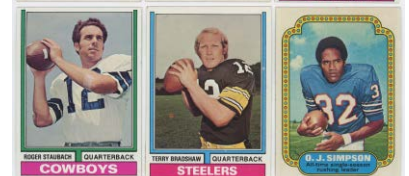

1923 1974 and 1975 Fleer Immortals High Grade Set Pair 40

1925 1974 Topps Complete Set Ex-Mt/NM 50
An unpicked original owner set, these vary extensively with typical centering and cutting issues. The set does have many fine Near Mint cards, including some of the key cards. We rate these as follows: 1 Simpson NM, 105 Rashad RC NM, 121 Carmichael NM, 129 Tarkenton NM, 130 Simpson NM, 150 Unitas NM, 219 Guy RC NM, 220 Harris NM, 383 Hannah RC NM, 451 Stabler Ex-Mt, 470 Bradshaw Ex-Mt+, 500 Staubach NM.

1926 1974 Topps Complete Set + team checklists Ex-Mt/NM.... 50
An unpicked original owner set, these vary extensively with typical centering and cutting issues. The set does have many fine Near Mint cards, including some of the key cards. We rate these as follows: 1 Simpson NM, 105 Rashad RC Ex-Mt mc, 121 Carmichael Ex-Mt, 129 Tarkenton Ex-Mt, 130 Simpson Nm-Mt, 150 Unitas Nm-Mt, 219 Guy RC Ex+, 220 Harris Ex-Mt, 383 Hannah RC NM mc, 451 Stabler Ex mc, 470 Bradshaw Ex-Mt, 500 Staubach NM.

1928 1975 Topps Very Near Set NM to Nm-Mt . 75
A fine original owner set, this is missing a few stars, we did not check the commons. Unpicked, these appear to be a fine NM to Nm-Mt overall. The missing key cards are Bradshaw and Swann.