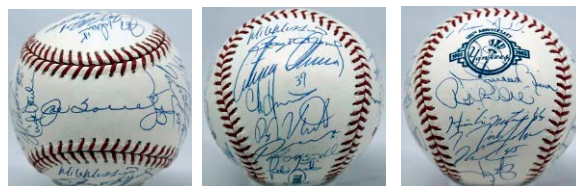

962 2003 Yankees Team Ball w/real Jeter and Rivera 9 60
Signed on a Yankee 100th anniversary ball, the ball itself is clean. There are 32 solid blue ballpoint ink signatures. Only three are clubhouse (Clemens, Torre, Williams), the authentic signatures include Jeter, Rivera, Mussina, Pettite, Posada, Clemens, Matsui, Soriano and Giambi. JSA LOAA.