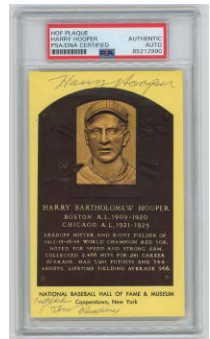

385 Scully, Vin w/other LA Dodgers 9 25

Offered is a really nice Vin Scully signature on a 4x5 page. The other autographs include two Drysdale and LaSorda. JSA LOAA.

386 Spalding, Dick (D'1950) 8 30
Single signed autograph album page, this is a pleasing dark fountain pen ink signature. Spalding was an obscure 1927 Phillie and 1928 Senator. The back is signed by star pitcher Fred Fitzsimmons. JSA LOAA.

388 Black White HOF Plaque George Sisler 8 (PSA slabbed) ... 60

Always desirable, this is unmailed, crisp and clean overall, PSA rated the signature an 8.

Signed Yellow HOF Plaques

390 Elmer Flick 9 (PSA Authentic, back signed) 50

Back-signed, this has hole punches on one side from being in a file, the signature inscription are not affected.

391 Hank Greenberg - JSA LOAA 9 25

392 Hank Greenberg 8.5 (PSA slabbed) 35
A clean exemplar, this has a solid black sharpie ink signature at the top margin.

393 Jesse Haines - JSA LOAA 8.5 25

394 Harry Hooper 8 (PSA slabbed) 35
Signed at the top border, this has a pleasing blue ballpoint ink signature. These are scarce as Hooper only had two years to sign one of these.

395 Sandy Koufax (JSA sticker) 9 65
A key signed plaque, this has some general wear on both sides. The signature is in solid dark ballpoint ink at the top.

396 Tom LaSorda 9 (PSA slabbed, full name)... 30