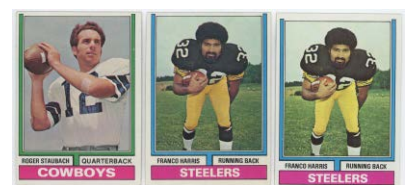

1923 1974 and 1975 Fleer Immortals High Grade Set Pair 40

1925 1974 Topps Complete Set Ex-Mt/NM 50
An unpicked original owner set, these vary extensively with typical centering and cutting issues. The set does have many fine Near Mint cards, including some of the key cards. We rate these as follows: 1 Simpson NM, 105 Rashad RC NM, 121 Carmichael NM, 129 Tarkenton NM, 130 Simpson NM, 150 Unitas NM, 219 Guy RC NM, 220 Harris NM, 383 Hannah RC NM, 451 Stabler Ex-Mt, 470 Bradshaw Ex-Mt+, 500 Staubach NM.

1926 1974 Topps Complete Set + team checklists Ex-Mt/NM.... 50
An unpicked original owner set, these vary extensively with typical centering and cutting issues. The set does have many fine Near Mint cards, including some of the key cards. We rate these as follows: 1 Simpson NM, 105 Rashad RC Ex-Mt mc, 121 Carmichael Ex-Mt, 129 Tarkenton Ex-Mt, 130 Simpson Nm-Mt, 150 Unitas Nm-Mt, 219 Guy RC Ex+, 220 Harris Ex-Mt, 383 Hannah RC NM mc, 451 Stabler Ex mc, 470 Bradshaw Ex-Mt, 500 Staubach NM.

1928 1975 Topps Very Near Set NM to Nm-Mt . 75
A fine original owner set, this is missing a few stars, we did not check the commons. Unpicked, these appear to be a fine NM to Nm-Mt overall. The missing key cards are Bradshaw and Swann.