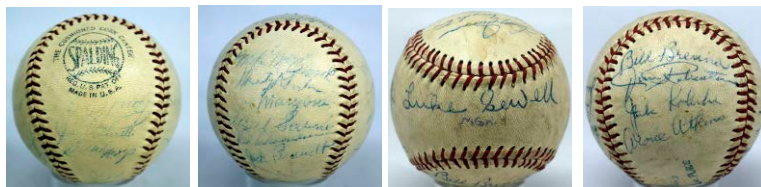

882 1962 Houston Colt 45s Team Ball and Related Lot (3 pcs) 7* 75
A mixed lot of baseballs from a big Rusty Staub collector, these contain a light 1962 Houston Colt 45s ball (w/Umbricht (D'1964 at age 33), a high grade 1963 Houston Colt 45s ball (21 sigs w/Umbricht (D'1964 at age 33, Staub) and a 1973 era New York Mets ball (light w/ch Mays, Berra). JSA LOAA.

872 1956 Giants Team Ball 5..... 50
A light ball, this has 22 signatures. Rigney is the usual stamp, the ball has an authentic Mays, Grissom and Westrum JSA LOAA.