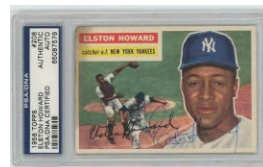

15 1955 Topps
Lot of 20 different signed cards 8..... 50
A pleasing mid-grade lot, these are being sold as-is,
the signatures are clean overall.

16 1956 Topps 208 Elston Howard RC 7 25
A beloved Yankee, this is a difficult signed card as
Elston died in 1980 at a young age. A VG card, this
has a respectable albeit not perfect blue ink signature
by the lower right corner. PSA slabbed.

17 1958 Topps 34 Bob Thurman
8 (Beckett slabbed, vintage auto) 25

18 1958 Topps 228 Duke Maas
8* (PSA slabbed) 100
A very scarce signed card, Maas died in 1976. The
offered card has rich color, but there is a stain at the
right border. Boldly signed (with tape over the signa-
ture), the card has back damage and some creasing.

19 1958 Topps 288 Harmon Killebrew
PSA 10 (auto)..... 75
Fully cut to the bottom border, this has a
Gem Mint 10 blue sharpie ink signature.

20 1958 Topps Elston Howard
8 (PSA slabbed) 50
Freshly slabbed, this is well centered with rich color,
the signature is on the left side.

21 1960 Topps 148 Carl Yastrzemski RC 9.... 50
A colorful VG Yaz Rookie, this has a fine image and is
centered to the left border. Signed in large and Mint
blue sharpie ink, the signature is superb. JSA LOAA.

22 1961 Topps
Lot of 95 signed cards w/some stars 8..... 50
A pleasing mid-grade lot, there is light duplication.
Sold as-is, the signatures are clean overall.

23 1962 Post Cereal
85 Killebrew - JSA LOAA 9.5 30