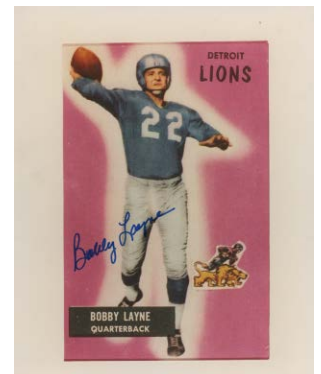

Signed 8x10s

2045 Brown, Jim - JSA LOA (card) 9.5..... 40

2048 Ham, Jack (pair of two w/4 signatures per photo!) - JSA LOAA 9..... 25

2049 Haynes, Hall (vintage, D'1988) - JSA LOAA 8..... 25

2050 HOFers/Stars Signed Lot (38 pcs) 9..... 75
A single owner lot, these include Blanda, Butkus, Donovan, LaMonica, Lilly, Maynard, Otto and Tittle. A few have doubles, several have inscriptions, this is a clean overall lot. JSA LOAA.

2051 Layne, Bobby 9.5..... 60
Perfect quality, this is an enlarged image of his 1955 Bowman football card. The signature is flawless and in a perfect spot. A key 1950s football HOFer, he died in 1986, and is a scarce 8x10. JSA LOAA.

2052 Madden, John - JSA LOAA 9.5..... 40

2053 Marino, Dan - JSA LOAA 9..... 35

2054 Namath, Joe - JSA LOA (card) 9.5..... 30

2055 Nitschke, Ray (w/inscriptions) - JSA LOAA 9..... 25

2056 Patriots Stars/HOFers w/Branch (4 pcs) - JSA LOAA 9..... 25

2058 Schembechler, Bo Signed Magazine Photo - JSA LOAA 9.5..... 25

2060 Starr, Bart (Tristar) 9.5..... 50
Offered is an unusual image of the legendary Bart Starr, this has a perfect blue sharpie ink signature.

2062 Unitas, Johnny - JSA LOAA 9.5..... 25