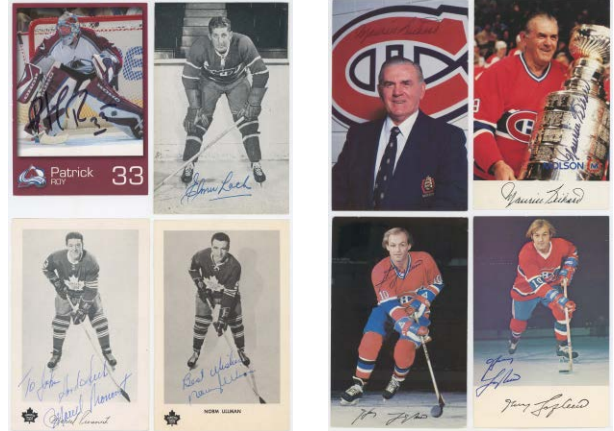

2423 Postcard Richard, Henri and Maurice (lot of 10) - JSA LOAA 9..... 50

2424 Postcard Richard, Maurice (lot of 5) - JSA LOAA 9..... 50

2427 Postcard Collection of 76 assorted hockey HOFers 9..... 75

Sold as-is, these include postcard and related size photos. Obtained through the mail going back to the 1970s, this is a single owner collection with some duplication. There could be some tougher signatures here, these include two Richards, Mikita, LaFleur, Beliveau, Howe, Parent, Roy and both Espositos.