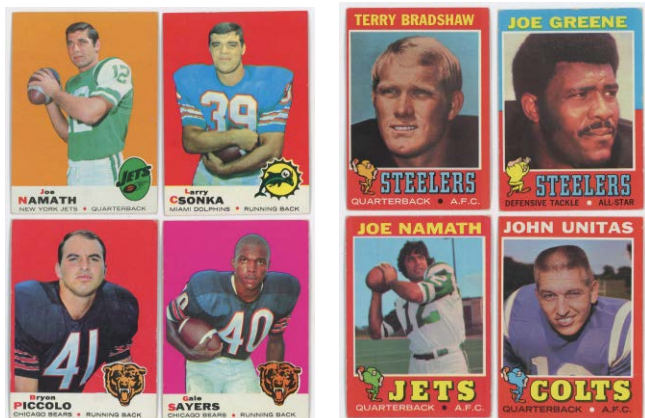

1911 1970 Topps
Lot of approx. 805 cards w/stars VG-Ex. 100
A mixed grade original owner lot, there are cleaner cards here. A good value lot, stars include Page RC (6), Sayers (4), Starr (3), Butkus, Dawson (5), Griese (4), Tarkenton (7), Barney (3), B Smith RC (9) and Simpson.

1913 1971 Topps Complete Set VG-Ex/Ex 100
Not a bad set at all, these vary mildly in grade are just below Ex overall as an average. We rate the key cards as follows: 1 Unitas Ex, 25 Butkus VG-Ex, 39 Blanda Ex+, 45 Csonka Ex, 113 Houston RC VG+, 114 Lanier RC Ex, 120 Tarkenton Ex+, 150 Sayers VG-Ex, 156 Bradshaw RC VG-Ex/Ex, 160 Griese Ex-Mt, 200 Starr Ex mc right border, 245 Greene RC VG+, 250 Namath VG-Ex/Ex, 260 Simpson VG+.

1914 1971 Topps
Complete Set minus Bradshaw VG-Ex/Ex..... 50
Offered is a pleasing mid-grade original owner set. The condition varies, with a fair number of crisp cards, but more VG-Ex to Ex cards than anything else. The set gets better as it goes along, with some nice stars. We rate the key cards as follows: 1 Unitas VG-Ex/Ex, 25 Butkus VG-Ex/Ex, 39 Blanda VG-Ex/Ex, 45 Csonka VG-Ex/Ex, 113 Houston RC VG-Ex/Ex, 114 Lanier RC VG-Ex/Ex, 150 Sayers Ex, 200 Starr Ex+, 245 Greene RC Ex-Mt, 250 Namath Ex+, 260 Simpson VG-Ex/Ex.