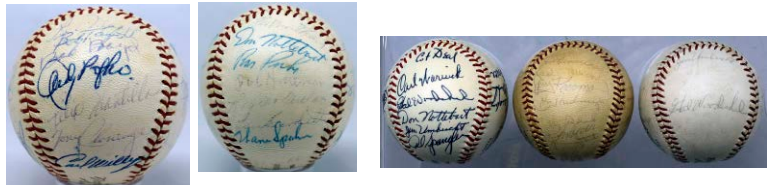

871 1955 Giants Team Ball (24 sigs) 7..... 60
Offered is a somewhat worn ONL Giles model ball with a mounting hook on the seal. The autographs include Mays, Wilhelm, Dark, Hank Thompson, Rhodes, Monzant and Sid Gordon, Durocher is the usual stamp. JSA LOAA.

881 1961 Braves Team Ball (27 sigs w/keys) 7..... 75
The ball itself is clean, the signatures vary in darkness. Quality team, the signatures include Aaron, Adcock, Burdette, Mathews, Spahn and Torre. JSA LOAA.