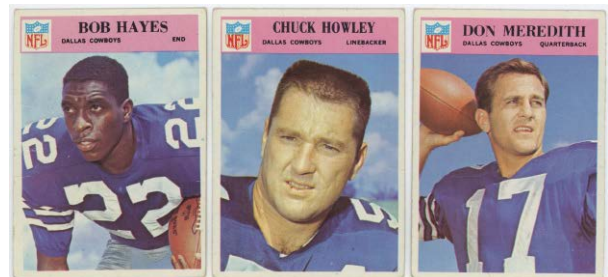

1911 1970 Topps
Lot of approx. 805 cards w/stars VG-Ex. 100
A mixed grade original owner lot, there are cleaner cards here. A good value lot, stars include Page RC (6), Sayers (4), Starr (3), Butkus, Dawson (5), Griese (4), Tarkenton (7), Barney (3), B Smith RC (9) and Simpson.

1913 1971 Topps Complete Set VG-Ex/Ex 100
Not a bad set at all, these vary mildly in grade are just below Ex overall as an average. We rate the key cards as follows: 1 Unitas Ex, 25 Butkus VG-Ex, 39 Blanda Ex+, 45 Csonka Ex, 113 Houston RC VG+, 114 Lanier RC Ex, 120 Tarkenton Ex+, 150 Sayers VG-Ex, 156 Bradshaw RC VG-Ex/Ex, 160 Griese Ex-Mt, 200 Starr Ex mc right border, 245 Greene RC VG+, 250 Namath VG-Ex/Ex, 260 Simpson VG+.

1914 1971 Topps
Complete Set minus Bradshaw VG-Ex/Ex..... 50
Offered is a pleasing mid-grade original owner set. The condition varies, with a fair number of crisp cards, but more VG-Ex to Ex cards than anything else. The set gets better as it goes along, with some nice stars. We rate the key cards as follows: 1 Unitas VG-Ex/Ex, 25 Butkus VG-Ex/Ex, 39 Blanda VG-Ex/Ex, 45 Csonka VG-Ex/Ex, 113 Houston RC VG-Ex/Ex, 114 Lanier RC VG-Ex/Ex, 150 Sayers Ex, 200 Starr Ex+, 245 Greene RC Ex-Mt, 250 Namath Ex+, 260 Simpson VG-Ex/Ex.