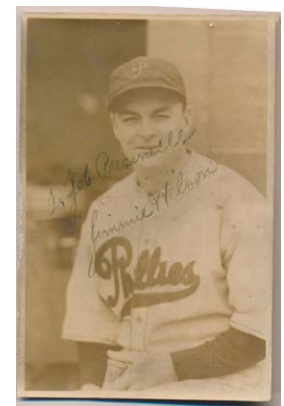

584 Topping, Dan Signed 6x9 Photo 9 50
A very scarce signed photo, Topping was part owner and President of the Yankees from 1945 to 1964. D'1974. JSA LOAA.

585 Wilson, Jimmy Signed Burke (D'1947) 8 .. 100
Very scarce signed Burke, as Wilson died at age 46.

Pictured in a Phillies uniform, the photo has toning and general wear, especially on the back. Signed in fountain pen ink in a good spot, this has a pleasing signature. JSA LOAA.

586 York, Rudy Vintage Signed Circa 1940 Baseball Magazine Premium 9 35
An unheralded former All Star, he died in 1970. Signed as a player, the signature is in large and fine blue fountain pen ink, York is pictured as a Red Sox player. JSA LOAA.

587 Yankees Vintage Team Issue Photo Lot (10 pcs) - JSA LOAA 8 25

588 LA Dodgers 1960s Era Vintage Team Issue Photo Lot (12 signed + 100 unsigned) 8..... 35
A good lot, these range from the 1950s and 1960s and include many HOFers and stars. JSA LOAA.

589 Senators Vintage Team Issue Photo Lot (41 signed + 33 unsigned) 8 35
Period signed, these include a few secondary stars, there is light duplication. JSA LOAA.

590 1954 Indians Starters (5 pcs, 16 sigs) 9 50
Presented on a large format scrapbook page, one image is signed by Lemon, Lopez and Wynn, the other by Feller, Garcia, Lemon and Wynn. The back has three more nice 1950s Indians images, these have vintage autographs and look great. JSA LOAA.

ed Photos