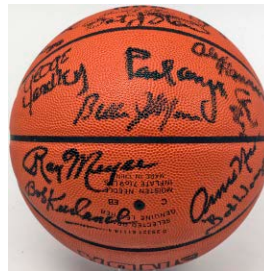

1. 1756 Auerbach, Red Signed 1995 Celtics Program - JSA LOAA 9.5 35
2. 1757 Bird, Larry Signed 1978 The Sporting News Cover 9.5..... 50
   Matted, this has a bold and spotless blue sharpie ink signature in a perfect spot. JSA LOA (card).
3. 1758 Bird, Larry Signed 1986 Sports Illustrated w/his LOA - JSA LOAA 9.5 35
4. 1759 Program Bird/Maxwell 9.5 50
   Matted, each Boston Celtic star boldly signed this in a good spot on their image. JSA LOA (card).
5. 1761 Erving, Julius Signed 1975 Sporting News Full Issue - JSA LOAA 9.5 35
6. 1762 Erving, Julius Signed 1978 Sporting News Full Issue - JSA LOAA 9.5 35
7. 1763 Garnett, Kevin Signed 1996 Sporting News Full Issue - JSA LOAA 9.5 30
8. 1765 Rodman, Dennis Signed Sporting News Full Issues (3 pcs) - JSA LOAA 9 35
9. 1766 Russell, Bill Signed/Inscribed 1966 Sports Illustrated Cover - JSA LOAA 9.... 35
10. 1767 Summit, Pat Signed/Framed 1998 Sports Illustrated - JSA LOAA 9.5 25
11. 1768 Walton, Bill (lot of 11 different signed S.I.s) 9.5 60
    A clean lot, it cannot be easy to find Walton on eleven different Sports Illustrated issues, this is great for someone working on a signed SI run. JSA LOAA.