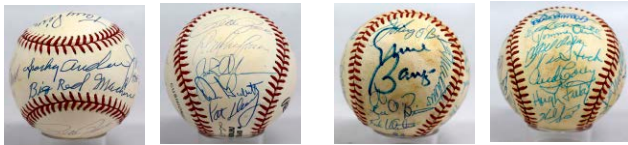

886 1963 Houston Colt '45s Team Ball (27 sigs w/Umbricht, D. Farrell, Rookie Rusty Staub) 8.5 30
Offered is a lightly toned ONL Giles model ball, the signatures are consistent and solid. Good content, this includes the rare Jim Umbricht (D'1964 at age 33). JSA LOAA.

887 1964 Houston Colt '45s Team Ball (25 sigs w/D. Farrell, early Rusty Staub) - JSA LOAA 8 30

888 1964 Houston Colt 45s High Grade Team Ball (29 sigs) 9 50
A very fine and clean ONL Giles model ball, the signatures are quite consistent. The autographs include Walt Bond (D'1967 at age 29), Nellie Fox, a very early Rusty Staub, Dick Farrell (D'1977), Jimmy Wynn and Don Larsen. JSA LOAA.