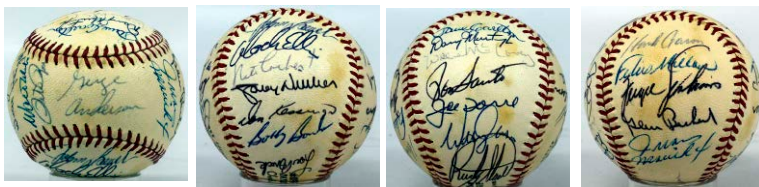

904 1970 Kansas City Royals Team Ball (25 sigs) - JSA LOAA 7 25

905 Milwaukee Brewers Lot of Three 8 35
This lot includes Brewers team balls from 1970, 1973 and a 2012. JSA LOAA.

Baseball Autographs

906 1971 NL All Stars Team Ball (26 sigs) 9 (ONL Feeny) 75
A quality All Star ball, the condition is nice. Loaded with generally very bold signatures, there are eleven total HOFers on the ball. The signatures include Aaron, Bench, Rose, Stargell, Carlton, Bonds, Brock, Murtaugh, Santo, Staub and McCovey. JSA LOAA.