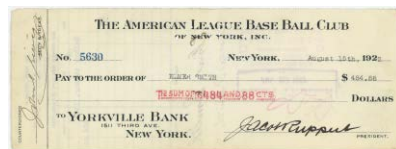

Documents

1. 461 Barrow, Ed Lot of Five 1920s Income Tax Returns - JSA LOAA 9 ... 75
2. 463 Cooke, Allen 1935 New York Yankee Contract 9 25
   A lesser Yankee player, this is signed by Cooke and Ruppert. Fully executed, William Harridge signed the back. JSA LOAA.
3. 464 Fletcher, Arthur 1930 New York Yankees Contract 9 40
   Long-time Yankee coach and former deadball era player, he died in 1950 and is a tougher autograph. Offered is a fully executed coach's contract, this is fully executed. Signed by Fletcher, Yankee HOF owner Jacob Ruppert and William Harridge, solid piece. JSA LOAA.
4. 465 Padden, Thomas 1932 New York Yankee Contract 9 25
   A lesser Yankee player, this has two huge Ruppert signatures. Fully executed, William Harridge signed the back. JSA LOAA.
5. 466 Schulte, John 1936 New York Yankee Contract 9 25
   A lesser Yankee player, this is signed by Cooke and Ruppert. Fully executed, William Harridge signed the back. JSA LOAA.
6. 467 Williams, Bernie 1989 Baseball Agreement w/5 signatures! JSA LOAA 9 30