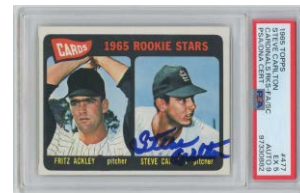

1. 48 1969 Topps 480 Tom Seaver Period Signed Card
   8 25
   From his greatest season, this is a crisp and clean card. Centered to the bottom border, this has a large and fine period blue ballpoint ink signature. JSA LOAA.
2. 49 1969 Topps 533 Nolan Ryan 7 25
   A low grade card, this retains good color. Signed in blue sharpie ink, the signature is a 7/10 in our opinion. JSA LOAA.
3. 51 Trio of 1970s Tony Oliva
   Vintage Signed Cards 8 35
   All are vintage signed, these are Topps cards from 1970, 1971 and 1976. JSA LOAA.
4. 52 1971 Topps 513 Nolan Ryan 9..... 25
   A clean card, this is nearly Ex with vibrant black borders and good color. Signed by Ryan in a good spot, this has a sticker from Nolan Ryan on the back.
5. 55 1975 SSPC 238 Robin Yount RC
   PSA slabbed auto 8 25
   Also a Rookie Card, this is a good piece.
6. 56 1975 TCMA International League
   660 Gary Carter Signed Minor League RC 9.. 60
   Possibly signed at the time, this was from a world class autograph collection. Freshly slabbed, this cannot be an easy thing to find with an autograph!
7. 57 1975 Topps 223 Yount RC PSA 9 (auto) 50
   A clean and well centered card, this has great color and a superb signature. A large signature in a perfect spot, this looks great.