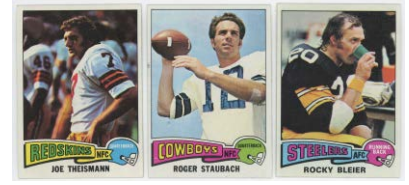

1923 1974 and 1975 Fleer Immortals High Grade Set Pair 40

1925 1974 Topps Complete Set Ex-Mt/NM 50
An unpicked original owner set, these vary extensively with typical centering and cutting issues. The set does have many fine Near Mint cards, including some of the key cards. We rate these as follows: 1 Simpson NM, 105 Rashad RC NM, 121 Carmichael NM, 129 Tarkenton NM, 130 Simpson NM, 150 Unitas NM, 219 Guy RC NM, 220 Harris NM, 383 Hannah RC NM, 451 Stabler Ex-Mt, 470 Bradshaw Ex-Mt+, 500 Staubach NM.

1926 1974 Topps Complete Set + team checklists Ex-Mt/NM.... 50
An unpicked original owner set, these vary extensively with typical centering and cutting issues. The set does have many fine Near Mint cards, including some of the key cards. We rate these as follows: 1 Simpson NM, 105 Rashad RC Ex-Mt mc, 121 Carmichael Ex-Mt, 129 Tarkenton Ex-Mt, 130 Simpson Nm-Mt, 150 Unitas Nm-Mt, 219 Guy RC Ex+, 220 Harris Ex-Mt, 383 Hannah RC NM mc, 451 Stabler Ex mc, 470 Bradshaw Ex-Mt, 500 Staubach NM.

1928 1975 Topps Very Near Set NM to Nm-Mt . 75
A fine original owner set, this is missing a few stars, we did not check the commons. Unpicked, these appear to be a fine NM to Nm-Mt overall. The missing key cards are Bradshaw and Swann.