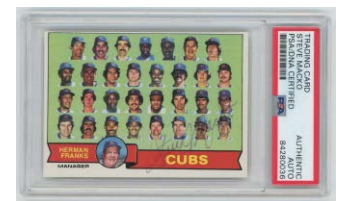

91 Koufax 9 (PSA slabbed) ... 80

A classic Perez Steele, this has a flowing blue sharpie ink signature in a perfect spot.

Baseball Autographs

Signed Perez Steele Postcards

- 92 Mantle 9.5 (PSA slabbed) 100
A key Mantle postcard, the signature looks to be in flawless blue sharpie ink to our eyes. Perfect quality, it is slabbed Authentic by PSA.
- 93 Mantle PSA 8 175
Conservatively graded, this is freshly slabbed. Signed in large and bold blue sharpie ink, this looks great.
- 95 Mays 9 (PSA slabbed) ... 75
Always somewhat elusive, this has a spotless blue sharpie ink signature.
- 101 Ryan 8.5 (PSA slabbed) 40
Signed in solid blue sharpie ink signature in a perfect spot, this displays very well.
- 102 Seaver PSA 9 60
Never easy to find, this has a dead Mint blue sharpie ink signature.
- 107 Lot of 24 different w/Drysdale, Hunter, Killebrew 9.5 100
The content is basic, the autographs look great. JSA LOAA.
- 110 1985 Perez Steele Greatest Moments
13 Ted Williams 9 50
A classic image, this has a solid blue sharpie ink signature in a perfect spot. JSA LOA (full).
- 120 1989 Perez Steele Celebration
10 different HOFers 9.5 60
Basic content, the autographs look great. JSA LOAA.