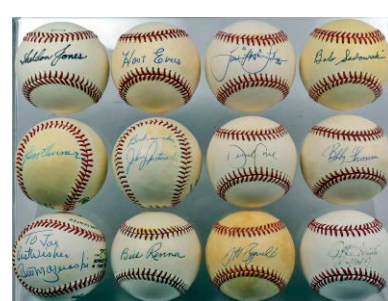

839 Lot of 25 different 1975 Red Sox Singles 9. 100
A clean and fine looking lot, everything is on an official ball. Nearly all were obtained by our consignor, this is a fine looking lot, all on official balls. A classic and widely collected team, the autographs include Fisk, Rice, Dw. Evans, Lynn, Tiant, Cooper and Hobson.

840 Lot of 30 New York Mets Single Signed Balls
9..... 100
The lot includes Alfonso, Benitez, Cone, Franco, Howe, Leiter, McReynolds and Valentine.

841 Lot of 36 signed baseballs w/Bagwell, Cone,
Thomson, Turner 100
A tub of singles, almost all will be Boston related. Lesser content, there are a few better balls including long-time Yankee coach Jim Turner on an ONL Feeney ball. The balls should be fine, but we did not show them to JSA, the lot is being sold as-is.

842 Fine Display Case for 30 Baseballs 25
843 Fine Display Case for 30 Baseballs..... 25

Multi-Signed Baseballs

844 1998 Era Yankee Old Timers Signed Ball
(20 sigs w/Boggs, Key, O'Neill) - JSA LOAA 9..... 25

845 3,000 Hit Club w/Mays (6 sigs) 8..... 50
A charming ball, this was signed in the early 1980s. The autographs are Brock, Kaline, Mays, Musial, Rose and Yaz. The Hank Aaron signature is clubhouse. JSA LOAA.

846 300 Win Ball (7 sigs - JSA sticker) 6.5 35
A good ball, the signatures are unfortunately light but legible. The autographs are Seaver, Ryan (solid signature), Carlton, Spahn, Sutton, Perry and Niekro.

Lots 838 - 841