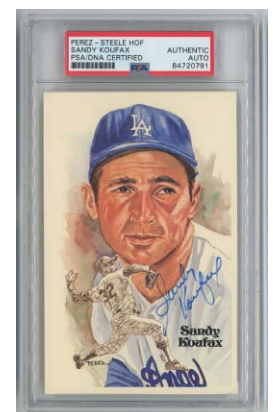

91 Koufax 9 (PSA slabbed) ... 80

A classic Perez Steele, this has a flowing blue sharpie ink signature in a perfect spot.

Baseball Autographs

Signed Perez Steele Postcards

- 92 Mantle 9.5 (PSA slabbed) 100
A key Mantle postcard, the signature looks to be in flawless blue sharpie ink to our eyes. Perfect quality, it is slabbed Authentic by PSA.
- 93 Mantle PSA 8 175
Conservatively graded, this is freshly slabbed. Signed in large and bold blue sharpie ink, this looks great.
- 95 Mays 9 (PSA slabbed) ... 75
Always somewhat elusive, this has a spotless blue sharpie ink signature.
- 101 Ryan 8.5 (PSA slabbed) 40
Signed in solid blue sharpie ink signature in a perfect spot, this displays very well.
- 102 Seaver PSA 9 60
Never easy to find, this has a dead Mint blue sharpie ink signature.
- 107 Lot of 24 different w/Drysdale, Hunter, Killebrew 9.5 100
The content is basic, the autographs look great. JSA LOAA.
- 110 1985 Perez Steele Greatest Moments
13 Ted Williams 9 50
A classic image, this has a solid blue sharpie ink signature in a perfect spot. JSA LOA (full).
- 120 1989 Perez Steele Celebration
10 different HOFers 9.5 60
Basic content, the autographs look great. JSA LOAA.