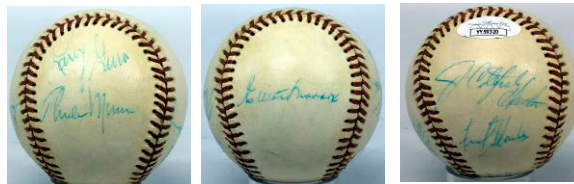

915 1975 Yankees Partial Team Ball w/real Munson (6 sigs) 8 ... 100
A clean ball, the signatures include a nice Thurman Munson and Catfish Hunter. JSA LOA (full).

916 1976 AL All Stars Trio of Partial Balls 8 50
From Rusty Staub's collection, these each have approximately 12 signatures. There are many HOFers, with Fingers, Fisk, Gossage and Hunter. JSA LOAA.

918 1976 Oakland A's Team Ball (28 sigs w/McCovey, Fingers) - PSA DNA (full) 8 30