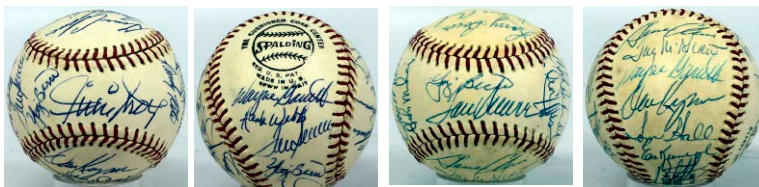

911 1975 Mets High Grade Team Ball (22 w/Mays, Seaver) 9.5 30
A clean ball, but Berra, Grote and Milner are clubhouse. JSA LOAA.

912 1975 Mets High Grade Team Ball w/Seaver, Berra (24 sigs) - JSA LOAA 9 30