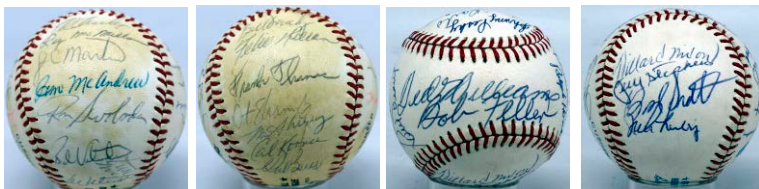

889 1964 Oklahoma City 89ers Team Ball w/Rusty Staub (22 sigs) - JSA LOAA 7 25

890 1964 Senators Team Ball w/Gil Hodges (22 sigs) - JSA LOAA 5 40

891 1965 Houston Colt '45s High Grade Team Ball w/Nellie Fox, Dick Farrell (25 sigs) - JSA LOAA. 9 25

892 1966 Astros Very Clean Team Ball (27 w/Nellie Fox, Rusty Staub, Dick Farrell) 8 25
Please note Farrell and Hatton are clubhouse. JSA LOAA.