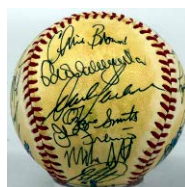

938 1986 NL All Stars Team Ball (25 sigs) 9 75
An elusive All Star team ball, we hardly ever see these for whatever reason. Signed on an official 86 All Star ball, the autographs include eight HOFers. Heavy in the great 86 Mets players, the autographs include Sandberg, Carter, LaSorda, Valenzuela, Herzog, Strawberry, Schmidt, Raines, Parker, O. Smith and Staub. JSA LOAA.