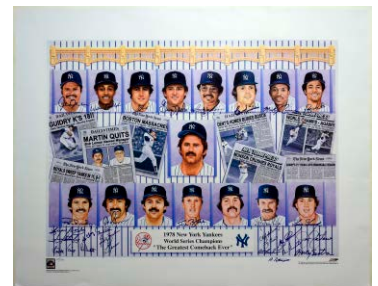

520 1978 Yankees 9.5 80
A fine looking limited edition piece (54/178), this is mounted to board and looks great. There are 28 signatures, which is very unusual. The autographs look great, with note to HOFers Jackson, Berra and Gossage. The other signatures include Nettles, Piniella, Randolph and Guidry, JSA LOAA.

521 Berra, Yogi w/rare inscription 9 60
A very fine piece, offered is a terrific 14x11 b/w image of the legendary Yogi Berra taking a swing at a crowded Yankee Stadium. Smartly matted framed, this one is notable as it is signed Lawrence Peter Yogi Berra in bold blue sharpie ink. JSA sticker.

522 Berra/Larsen Signed/Framed 11x14 9 40
A classic signed image, this looks great, total size 17x21, it comes with an LOA from the Berra family. JSA LOAA.

524 Brickhouse, Jack Signed Wrigley Field 16x20
9.5 25
Scarce, this looks great. JSA LOAA.

525 Campanella, Roy Signed/Framed 16x20
8.5 125
Nicely matted and framed, this is a very attractive display. Signed by Campy in attractive flowing blue ink in a good spot, the total size is 22x26. JSA LOA (full).

526 DiMaggio, Joe 9 100
A classic 20x16 b/w image of Joe batting, this displays well. Signed in blue sharpie ink, this is framed to 26x23. JSA LOAA.