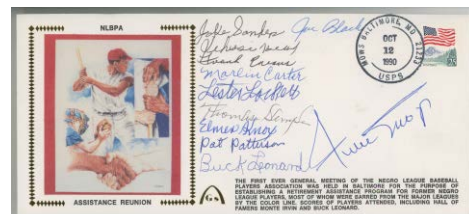

Signed Cachets

1. 421 1986 World Series Gateway Cachet Lot (5 w/Carter, Clemens) - JSA LOAA 9 25

Signed Cachets

1. 422 1988 U.S. Olympic Team Signed Large Format Cachet (19 sigs w/Tino Martinez, Jim Abbott, Robin Ventura) - JSA LOAA 9.5 30
2. 423 1989 Cincinnati Reds Signed Large Format Cachet (12 sigs w/Rose, E. Davis) - JSA LOAA 9.5 .. 35
3. 428 Dean, Dizzy 9.5 75
   This is a 1969 baseball cachet postmarked 9/24/1969, it is signed very boldly by HOFer Dizzy Dean in period blue ink. Slabbed Authentic by PSA/DNA, solid piece.
4. 432 Negro Leaguers Signed Large Format 1990 Gateway Cachet w/Willie Mays (11 sigs) 9 60
   A very nice item, these were done at a 1990 benefit show for former Negro League players. The autographs include HOFers Willie Mays & Buck Leonard, Lester Lockett, Marlin Carter and Joe Black. JSA LOAA.

Signed Checks

1. 439 Autrey, Martin 1924 Yankees Payroll Check 9 25
   An obscure 1924 Yankee player, he was also an Indian and a White Sox. He died in 1950, this is a very scarce autograph. Endorsed on the back, the Ruppert signature on the front is superb. JSA LOAA.
2. 443 Howard, Elston 1973 Yankees Payroll/Expense Check 9 30
   A neat item from the beloved Elston Howard, given the amount, this might be a re-imbursement for something. Boldly signed on the back, Howard died in 1980 and is always a desirable autograph. JSA LOAA.