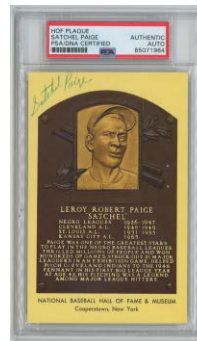

Signed Cachets

1. 421 1986 World Series Gateway Cachet Lot (5 w/Carter, Clemens) - JSA LOAA 9 25

Signed Cachets

1. 422 1988 U.S. Olympic Team Signed Large Format Cachet (19 sigs w/Tino Martinez, Jim Abbott, Robin Ventura) - JSA LOAA 9.5 30
2. 423 1989 Cincinnati Reds Signed Large Format Cachet (12 sigs w/Rose, E. Davis) - JSA LOAA 9.5 .. 35
3. 428 Dean, Dizzy 9.5 75
   This is a 1969 baseball cachet postmarked 9/24/1969, it is signed very boldly by HOFer Dizzy Dean in period blue ink. Slabbed Authentic by PSA/DNA, solid piece.
4. 432 Negro Leaguers Signed Large Format 1990 Gateway Cachet w/Willie Mays (11 sigs) 9 60
   A very nice item, these were done at a 1990 benefit show for former Negro League players. The autographs include HOFers Willie Mays & Buck Leonard, Lester Lockett, Marlin Carter and Joe Black. JSA LOAA.

Signed Checks

1. 439 Autrey, Martin 1924 Yankees Payroll Check 9 25
   An obscure 1924 Yankee player, he was also an Indian and a White Sox. He died in 1950, this is a very scarce autograph. Endorsed on the back, the Ruppert signature on the front is superb. JSA LOAA.
2. 443 Howard, Elston 1973 Yankees Payroll/Expense Check 9 30
   A neat item from the beloved Elston Howard, given the amount, this might be a re-imbursement for something. Boldly signed on the back, Howard died in 1980 and is always a desirable autograph. JSA LOAA.