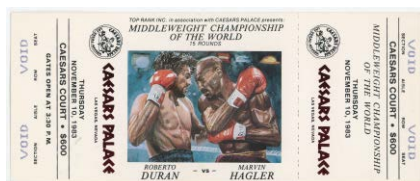

1830 Duran Hagler Large Format 1983 Caesar's
Palace Fight Ticket 60

This is a huge and great looking ticket, the condition appears to be Near Mint overall.

1831 Holyfield - Holmes Large Format
Fight Ticket (6/19/1992) 35

A very fun piece, this comes in a huge lucite case with the original custom bag from the fight.

1832 1951 Ringside 22 Beau Jack Signed Card
- JSA LOAA 9..... 25

1836 3 x 5 Johansson, Ingemar (lot of 10) 9..... 100
A desirable lot, these are very clean and ideal for slabbing. JSA LOAA.

1839 3 x 5 Louis, Joe (1948) 9 (PSA slabbed)..... 75
A fine looking signature from the beloved Joe Louis, this is dated on an interesting medium.

1840 3 x 5 Walcott, Jersey Joe 9.5 (PSA slabbed) 25

1841 HOFer/Stars 3x5 and Related Lot (17)
w/Armstrong, Dempsey, Graziano - JSA LOAA 8 75

1842 8 x 10 Ali, Muhammed 8..... 100
Signed in silver sharpie ink, this is very nicely matted and framed. Always desirable, this looks great. PSA DNA (full).

1844 8 x 10 Dempsey, Jack Circa 1921 9..... 50
As young a signed image of the great Jack Dempsey as one may ever see, this looks great. Signed and inscribed in period fountain pen ink, the photo has some creasing but still displays well. Printed on high quality stock with great clarity, this might be a type one. JSA LOAA.

1848 8 x 10 Graziano, Rocky (lot of 4)
- JSA LOAA 9..... 30

1851 8 x 10 Collection of 10 HOFers/Stars
- JSA LOAA 9.5..... 25