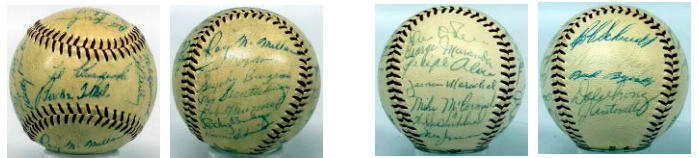

Baseball Autographs

Signed Team Balls

868 1950 Red Sox Team Ball (22 sigs) 7..... 40
This is pretty clean OAL Harridge model, Ted Williams is unfortunately the usual clubhouse. With 22 total signatures, these include Bobby Doerr, Billy Goodman, Vern Stephens, Johnny Pesky, Ellis Kinder and Mel Parnell. JSA LOAA.

869 1954 World Series Reunion Ball w/Mays (23 sigs) 8..... 60
Neat ball, this was signed on an ONL Feeny ball in the 1980s. The ball has some toning, the signatures include Mays, Feller, Durocher, Irvin, Lopez and Warren Spahn for some reason. JSA LOAA.

876 1957 Cincinnati Reds Team Ball (29 sigs) 7..... 50
A quality team, this is headlined by a Rookie Frank Robinson. The other signatures include Kluszewski, Hoak, Temple, McCormick, Dykes, Post and Bell. Curt Flood is here, which is rare as he only played three games in 1957. JSA LOAA.

879 1960 Giants Team Ball (25 sigs) 8..... 80
A quality team, the ball is nice. The Mays signature unfortunately is the lightest on the ball, the others are much better. The autographs include a very early McCovey, a Rookie Marichal, Cepeda, F. Alou, Long and Antonelli. Please note Sheehan is stamped. JSA LOAA.