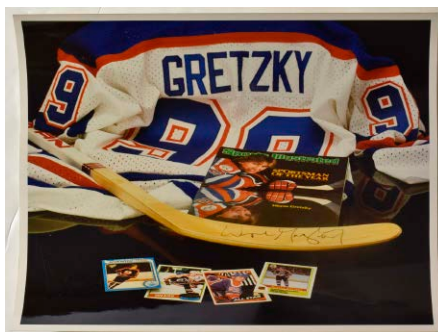

1. 2408 Bentley, Max Signed Postcard Sized Photo 9..... 50
   An early hockey HOFer, he died in 1972. Signed neatly in blue ballpoint ink by the bottom border, this is ideal for slabbing. JSA LOAA.

1. 2410 Letter Clancy, King 9.5..... 50
   A quality signed piece from this 1930s hockey HOFer, this is signed on very attractive Toronto Maple Leafs letterhead. Dated January 17, 1984, this has warm content and a perfect Francis King Clancy signature. JSA LOA (full).

1. 2412 Dryden, Ken Signed 1973 Book 9..... 50
   A very desirable signed book, as legendary HOFer Ken Dryden hardly ever signs for collectors. JSA LOA (full).

1. 2414 Gretzky, Wayne Signed 11x14 Memorabilia Print 9..... 75
   A novel and fun Gretzky signed piece, it is neatly signed on a perfect spot on his stick. JSA LOAA.

1. 2415 Gretzky, Wayne Signed Postcard Size Photo - JSA LOA (card) 9.5..... 35

1. 2416 Hewitt, Foster Signed 4x5 Photo 9..... 25
   An interesting hockey HOF broadcaster, he died in 1985 and is a very uncommon autograph. JSA LOAA.

1. 2417 HOFers and Others Signed Letter Collection (26 pcs) 9..... 50
   An interesting lot from a 30 year hockey autograph collection, these include Syd Apps, Ted Kennedy (2), Hartland Molson, Dickie Moore, Serge Savard. The lot is being sold as-is, but we would be shocked if there were any major issues here.

1. 2418 Howe, Gordie Vintage Signed Postcard - JSA LOA (card) 8..... 25