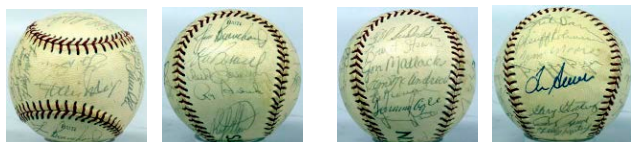

908 1972 Mets Team Ball w/Mays (scarce) 8.5 75
A very tough ball to find with a real Mays, as Willie only played in the second half of 1972 for the Mets. The offered ball is a clean N. Y. Mets official ball, there are 29 consistent period ink signatures. The autographs include Berra, Mays, Seaver, Frisella, Koosman, Staub, Jones and Agee. JSA LOAA.

909 1972 White Sox High Grade Team Ball (23 sigs w/D. Allen, Gossage, Wood) - JSA LOAA 9 35

910 1974 Tigers Team Ball (26 sigs) 6.5 30
A toned ball, the autographs include Al Kaline from his final year, Cash, Freehan, Rodriguez, Ogilvie, Lolich, Brown, Horton and Stanley. Please note manager Houk is clubhouse as usual. PSA DNA (full).