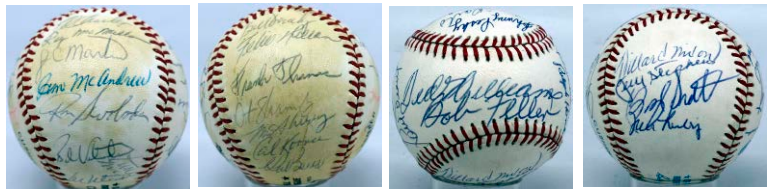

893 1966 Giants Team Ball (26 sigs w/four HOFers) 7 25
Offered is a respectable ONL Giles model ball. Manager Franks is stamped as usual, the autographs include McCovey, Marichal, Perry, Davenport, Brown and Hart. Mays is clubhouse like usual. JSA LOAA.

894 1966 Houston Colt '45s High Grade Team Ball w/Nellie Fox, Rusty Staub (24 sigs) - JSA LOAA 9 25

895 1966 Houston Colt '45s Team Ball (25 sigs w/ Joe Morgan, Rusty Staub, Jim Wynn) - JSA LOAA 8. 25

896 1967 Angels Team Ball (26 sigs) - JSA LOAA 9 25

897 1967 Houston Colt '45s Team Ball (18 sigs w/N. Fox, J. Morgan, Rusty Staub) - JSA LOAA 7.5 25