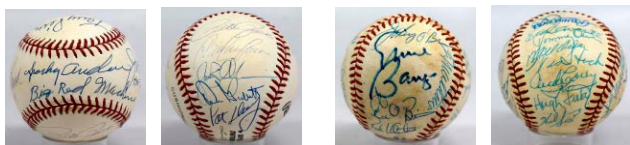

Baseball Autographs

Multi-Signed Baseballs

847 3000 Strikeout Pitchers (7 w/Carlton, Ryan)
- JSA LOAA 735

849 Baseball Stars plus Pete Rozelle 8..... 25
Neat ball, this is a ONL Feeney game ball from the mid-1980s. Signed at the time, there are seven signatures. Six of the autographs are baseball players (Mattingly, Carter, Reardon, McCarver, Piniella, Feller) and there is a fairly bold Pete Rozelle signature on the ball as well. JSA LOAA.

850 Berra/Larsen w/scarce inscriptions
- JSA LOAA 9.5 40

851 Big Red Machine (12 sigs) 8..... 100
Not your typical Big Red Machine signed baseball, Sparky Anderson pens the sweet spot with an inscription. In addition, this has many signatures one does not usually see, they all look to be 1975 and 1976 Reds team members. JSA LOAA.

853 HOFers/Stars (33 sigs) 8.5..... 60
Signed circa 1981, this lightly toned ball is just loaded with signatures. There are five HOFers: (Averill (D'1983), Banks, Feller, Mathews and Perry. The other signatures include Tommy Aaron (D'1982), Pinson, Washburn, Torgeson and Score. JSA LOAA.

854 Mets Broadcasters (Cohen, Darling, Rose)
- JSA LOAA 9..... 25

856 Negro Leaguers (12 w/Dials, Irvin, Chester Gray) - JSA LOAA 8..... 50

857 Pair of Umpire Signed
1970s/1980s Era Balls - JSA LOAA 8 25