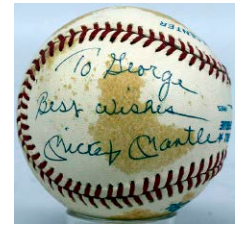

1. 745 Willie Mays 9 (ONL Giamatti) 65
   A clean ball with hardly any toning, this has a very solid blue ballpoint ink signature on the sweet spot. JSA LOA (full).
2. 744 Willie Mays 9.5 (ONL White, PSA sticker) 60
   Perfect quality, this looks great.
3. 746 Willie Mays PSA 10..... 70
   A Gem Mint 10 Willie Mays signed baseball, this looks terrific.
4. 756 Pee Wee Reese 8 (55 WS Champs)..... 60
   A scarce single with this inscription, the ball is a mildly toned ONL White model. JSA LOA (card).
5. 763 Pete Rose (to Rusty Staub) 50
   A very cool ball from 1982, Rose warmly signs and inscribes this to Staub. The ball is a mildly toned Rawlings ONL Feeney model, Staub signed this on a separate panel.
6. 768 Duke Snider (lot of 10) 9.5 70
   Super clean lot, these are in the original ONL Giamatti boxes from time of issue, the autographs look great. JSA LOAA.
7. 772 Bill Terry 8 (ONL Giamatti) . 50
   Clean ball, the signature is bold but bleeds slightly into the ball itself. JSA LOA (full).
8. 773 Bill Terry 9 (ONL Giamatti) . 50
   Subtly toned, this is neatly signed in attractive blue ballpoint ink on the sweet spot. JSA LOAA.
9. 776 Ted Williams 9 (OAL Brown)... 110
   Strong ball and signature, this has a classic signature on the sweet spot. JSA LOAA.