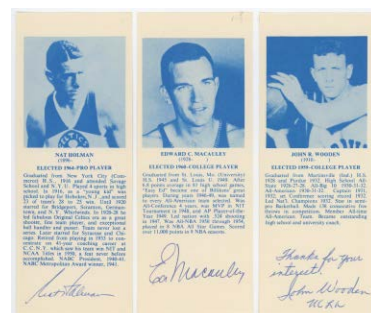

1720 2021 Panini Duarte, Chris SP Auto 9/10 ... 25

Basketball Memorabilia

1724 Lot of five tickets 50
These range from 1951 to 1965. These should contain Rookie season tickets of West, McGuire, Lucas, Guerin and Rick Barry.

1726 1964 Lot of 5 Knicks Programs 50
Willis Reed Rookie season, includes a 12/8 program with a ticket, 2/2 with ticket and Chamberlain/Robertson games.

1727 1966 Lot of 7 Knicks Programs w/5 tickets . 60
Nice lot, five have tickets (two are taped on the cover), this was Cazzie Russell's Rookie season.

1728 1967 Lot of 11 Knicks Programs 75
Good lot, four have tickets. The programs include Phil Jackson first game and a very early Walt Frazier Rookie season game. There are Rookie Earl Monroe and Pat Riley season game programs here as well. This has the first home playoff game program for Walt Frazier as well.

1732 1968 HOF Bookmarks George Mikan PSA Slabbed Signed Card 9 50
How is this for a Mikan signed card that you never see? Freshly slabbed, the period signature is superb.

1733 1968 HOF Bookmarks Collection of 54 signed cards 9 50
Something we hardly ever see, these are very interesting. The autographs include Cann (9), Carnevale, Dean (2), Foster, Hinkle (2), Hobson (9), Holman (2), Iba (2), Irish (2), Kurland, Luisetti (2), Macauley (2), Murphy (4), Roosma (4), John A. Thompson (5), Tobey (4) and Wooden (2). A batch of unsigned cards come in the lot as well. JSA LOAA.