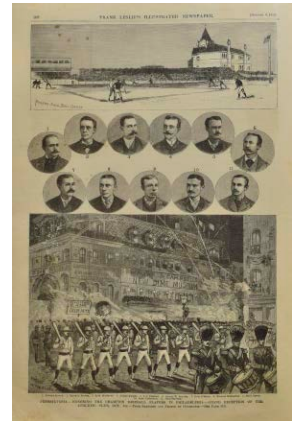

1. 1141 Harpers and Related 19th Century Engraving Collection (23 pcs) 125
   Beautifully presented in a large format folio, these are such evocative and wonderful images. So undervalued in today's market, the content includes 1866 Atlantics/Athletics, 1868 Union Baseball Club Morrisiana, NY, Harper's Weekly w/Ewing, O'Rourke, Radbourn, Ward, 1885 Chicago White Stockings w/Anson, Kelly, 1888 Harper's Ewing/Keefe and 1883 Harper's Boston Baseball Club. The balance of the lot are period 19th century newspaper articles with baseball content and some lesser flat items. The display value alone here is just amazing.
2. 1142 Harpers and Related 19th Century Engraving Collection (34 pcs) 150
   Beautifully presented in a large format folio, these are such evocative and wonderful images. So undervalued in today's market, the content includes 1886 Leslie's Illustrated Full Issues w/baseball covers (2), 1883 Philadelphia Champions, 1889 Baseball World Tour, Atlantics/Athletics game, 1890 Baseball Stars w/six HOFers, 1890 National Game, 1894 and 1895 New York Baseball Teams, 1913 Walter Johnson and some lesser items.
3. 1143 Harpers and Related 8x10 and Smaller Size Engraving Lot (7 pcs) 75
   A handsome and well presented binder, these are all charming 19th century baseball engravings. Filled with HOFers, these include Anson, Comiskey, Kelly and Ward. These are such wonderful images, we feel that they are so undervalued in today's market.
4. 1145 1874 - 1890s Hand Tinted Harpers and Related Lot w/several sports (6 pcs) ... 100
   Simply a gorgeous lot, these are so great to see in hand.
5. 1146 Collection of 18 19th Century Baseball Related Prints/Newspapers 75
   A bigger lot of 19th century newspaper images and articles. The best pieces will be pictured, the content varies, the lot has many HOFers and some terrific images.