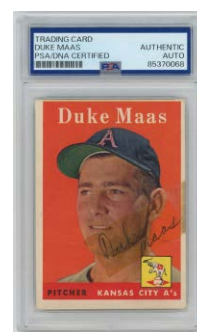

15 1955 Topps
Lot of 20 different signed cards 8..... 50
A pleasing mid-grade lot, these are being sold as-is,
the signatures are clean overall.

16 1956 Topps 208 Elston Howard RC 7 25
A beloved Yankee, this is a difficult signed card as
Elston died in 1980 at a young age. A VG card, this
has a respectable albeit not perfect blue ink signature
by the lower right corner. PSA slabbed.

17 1958 Topps 34 Bob Thurman
8 (Beckett slabbed, vintage auto) 25

18 1958 Topps 228 Duke Maas
8* (PSA slabbed) 100
A very scarce signed card, Maas died in 1976. The
offered card has rich color, but there is a stain at the
right border. Boldly signed (with tape over the signa-
ture), the card has back damage and some creasing.

19 1958 Topps 288 Harmon Killebrew
PSA 10 (auto)..... 75
Fully cut to the bottom border, this has a
Gem Mint 10 blue sharpie ink signature.

20 1958 Topps Elston Howard
8 (PSA slabbed) 50
Freshly slabbed, this is well centered with rich color,
the signature is on the left side.

21 1960 Topps 148 Carl Yastrzemski RC 9.... 50
A colorful VG Yaz Rookie, this has a fine image and is
centered to the left border. Signed in large and Mint
blue sharpie ink, the signature is superb. JSA LOAA.

22 1961 Topps
Lot of 95 signed cards w/some stars 8..... 50
A pleasing mid-grade lot, there is light duplication.
Sold as-is, the signatures are clean overall.

23 1962 Post Cereal
85 Killebrew - JSA LOAA 9.5 30