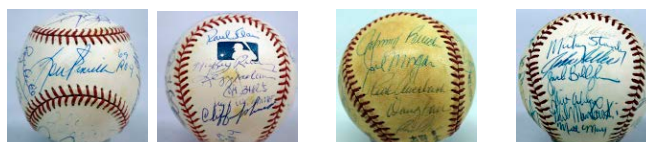

918 1976 Oakland A's Team Ball (28 sigs w/McCovey, Fingers) - PSA DNA (full) 8 30

919 1977 Yankees Team Ball (reunion) 8.5 60
Offered is a Selig model ball with 18 signatures. The autographs vary slightly in darkness, many players added nice inscriptions. The autographs include Reggie Jackson with several inscriptions, Pinella, Chambliss, Randolph, Nettles, Dent, Blair and Lyle. JSA LOAA.