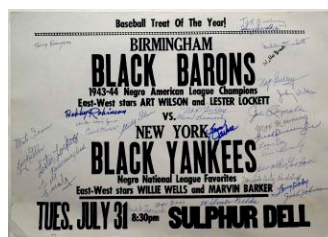

Signed Photos

562 1950s-1980s Scrapbook w/18 HOFers (100 signatures) 9 100

Offered is a large format scrapbook loaded with vintage signatures. JSA reviewed the lot for a lot of time, the issues are all be noted. Mostly large format images, the autographs are unfortunately on both sides of the pages, so decisions will have to be made before cutting anything out. The better pieces include: Boggs, Clemens, Frisch, Hubbell, Kuhn, McCormick, Murray, Sandberg, Trammell/Whitaker, Warneke (2). JSA LOAA.

564 Brandt, Ed (D'1944 at age 39) 9 35
A 4x4 plus photo of this scarce Boston Braves pitcher, the signature is in solid fountain pen ink. JSA LOAA.

565 Collins, Eddie 9 150
We see Eddie Collins quite a bit on documents as the Red Sox GM, but how often do you find him on a photo? Offered is an attractive 2 7/8 x 4 1/2 newspaper sketch image. Signed Eddie Collins in period fountain pen near the bottom; D'1951, Collins is a very underrated 3,000 hit club member and HOFer. JSA LOA (full).

567 Ferrell, Wes Signed Burke Photo (1938) 9... 30
Nice item, star pitcher Wes Ferrell died in 1976 and is scarce on single signed photos. Offered is a Burke postcard photo, this was signed and inscribed by Ferrell in 1938. JSA LOA (card). JSA LOA (card).

569 Greenberg/Kiner Signed 3.5 x 5 Photo 9 (PSA slabbed) ... 45

Signed