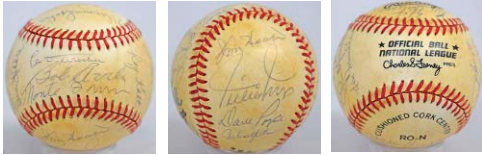

Baseball Autographs

Signed Team Balls

868 1950 Red Sox Team Ball (22 sigs) 7..... 40
This is pretty clean OAL Harridge model, Ted Williams is unfortunately the usual clubhouse. With 22 total signatures, these include Bobby Doerr, Billy Goodman, Vern Stephens, Johnny Pesky, Ellis Kinder and Mel Parnell. JSA LOAA.

869 1954 World Series Reunion Ball w/Mays (23 sigs) 8..... 60
Neat ball, this was signed on an ONL Feeny ball in the 1980s. The ball has some toning, the signatures include Mays, Feller, Durocher, Irvin, Lopez and Warren Spahn for some reason. JSA LOAA.

876 1957 Cincinnati Reds Team Ball (29 sigs) 7..... 50
A quality team, this is headlined by a Rookie Frank Robinson. The other signatures include Kluszewski, Hoak, Temple, McCormick, Dykes, Post and Bell. Curt Flood is here, which is rare as he only played three games in 1957. JSA LOAA.

879 1960 Giants Team Ball (25 sigs) 8..... 80
A quality team, the ball is nice. The Mays signature unfortunately is the lightest on the ball, the others are much better. The autographs include a very early McCovey, a Rookie Marichal, Cepeda, F. Alou, Long and Antonelli. Please note Sheehan is stamped. JSA LOAA.