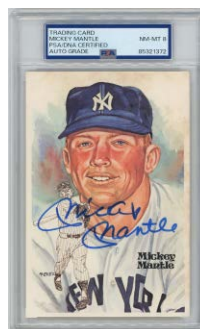

Signed 8x10 Photos

1. 142 Clarke, Fred Signed Full Size Who's Who Page 9 75
   A deadball era HOFer and player-manager, Clarke died in 1960 and usually just turns up on 3x5s. Offered is a very well preserved Who's Who full page, this is neatly signed in black fountain pen ink in a perfect spot. JSA LOA (full).
2. 143 Cochrane, Mickey 9 75
   A classic HOF catcher and the namesake for Mickey Mantle. Cochrane died in 1962, he is scarce on something this large. Offered is a handsome 8x10 print of some kind, it is very warmly signed and inscribed to Ray in fountain pen ink. JSA LOA (full).
3. 144 Combs, Earle and Happy Chandler Signed/Dated 1958 8x8 Photo 9 40
   A novel image. these are nice as they were signed in the 1950s. JSA LOAA.
4. 148 DiMaggio, Joe 9.5 40
   An uncommon color image, this was signed in 1989 and displays very nicely. JSA LOAA.
5. 149 DiMaggio, Joe Signed Sports Greats Display 9.5 50
   Nicely displayed with his statistics, these are always popular. The autograph and 8x10 photo are both flawless, total size 21x13. JSA LOA (full).
6. 151 Doby, Larry (HOF Induction card) - JSA LOAA 9 30
7. 159 Greenberg, Hank 9.5 75
   Spotless Hank Greenberg b/w photo, this has a perfect black sharpie ink signature. Not inscribed as is typical, these seem so cheap at current market levels. JSA LOA (card).