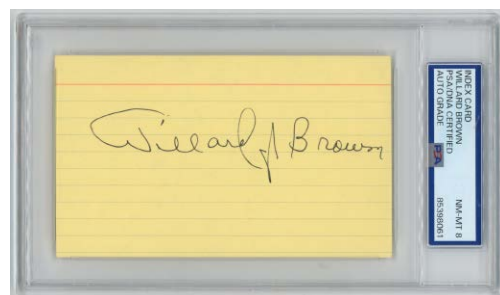

258 Baker, Home Run 9 75
A terrific Baker 3x5, this has a fine blue fountain pen signature. A scarce 3x5 signed as such, most of these were signed in the mid 1950s onward in blue ballpoint ink. Likely signed in the 1930s or 1940s, this looks terrific. D'63. JSA LOA (full).

Signed 3x5s

261 Bostock, Lyman - JSA LOAA 9 25
262 Brown, Willard (PSA slabbed) PSA 8 100
A Negro League HOFer, this is very conservatively graded.
265 Buck, Jack (lot of 3) 9 30
Always desirable, this is a boldly signed and well matched trio. JSA LOAA.
266 Busch, August (PSA slabbed - lot of 4) 9.5... 50
Famed St. Louis Cardinals owner, these have superb large signatures and are freshly slabbed. D'1989.
267 Byrd, William - Negro Leaguer D'1991
- lot of 10 - JSA LOAA 8 50
268 Chylak, Nestor 9 25
Inscribed, this has lots of writing and displays well. HOF umpire; D'1982 at age59. JSA LOAA.
269 Chylak, Nestor 9 25
Inscribed, this has lots of writing and displays well. HOF umpire; D'1982 at age59. JSA LOAA.
271 Crutchfield, Jimmy (lot of 10) - JSA LOAA
9 50
272 Durocher/Frisch (lot of 2) 9 40
An unusual combination, these are 1934 Cardinals HOF teammates. JSA LOAA.
275 Finley, Charles (PSA slabbed - lot of 4) 9.5... 40
A fascinating owner, these have bold signatures that look great. D'1996.
278 Gordon/Boudreau (lot of 2) 9 30
Something you hardly ever see as Joe Gordon died in 1978, neat piece. JSA LOAA.