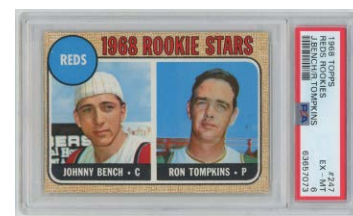

A neat lot from a big Yaz fan, this has three signed items, one Topps Vault piece, mid-level oddball cards and lesser modern cards.

1473 Tony Perez Lot w/oddball and signed cards (50+ pcs) 50

From a huge Tony Perez fan, this neat box contains a 67 Topps, a 1984 Topps separation proof from the Topps Vault with an LOA, four signed modern insert cards, 1970 era Superball and Marble, 1967 Coke Cap, 1971 Kelloggs and a 1968 Topps signed card.

1478 1968 Topps 177 Ryan/Koosman RC PSA 4..... 125

Clean and reasonably well centered, this is a very solid 4. We do not see any creases or wrinkles, even under magnification. The card has rich color and mild corner wear, this looks much more like a 5 than a 4.

1481 1968 Topps 247 Bench RC PSA 6..... 40

Always popular, this has crisp corners and is centered to the left border.

1487 1968 Topps 500 F. Robinson PSA 7..... 25

1489 1968 Topps Complete Set w/Ryan PSA 3 VG-Ex..... 400

A pleasing set, the cards look to be perhaps 75% in the VG-Ex, 25% or less VG. There are no ugly cards, these display nicely for the grade. We rate the key cards as follows: 45 Seaver VG-Ex/Ex, 50 Mays VG+, 80 Carew VG-Ex/Ex, 110 Aaron VG-Ex/Ex, 150 Clemente Ex, 177 Ryan/Koosman RC PSA 3, 230 Rose VG-Ex/Ex, 240 Kaline VG+, 247 Bench RC PSA 3, 280 Mantle PSA 2.5, 330 Maris VG, 480 Oliva/Cardinas Ex, 490 Kill/Mays/Mantle VG, 528 Tigers Team VG-Ex/Ex, 530 Bird Belters/Robinson VG-Ex/Ex, 575 Palmer VG-Ex/Ex.