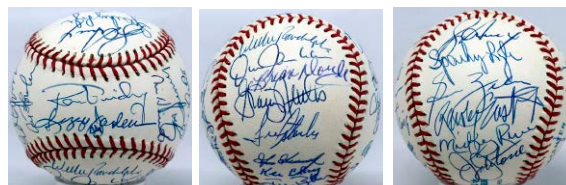

922 1978 Yankees Team Ball (reunion, 28 sigs) 9.5 80
Perfect quality, this is a flawless OAL Budig model ball. With Reggie Jackson, which is unusual, this is very comprehensive for a ball of this type. The other signatures include Gossage, Nettles, Blair, Pinella, Rivers and Dent. JSA LOAA.