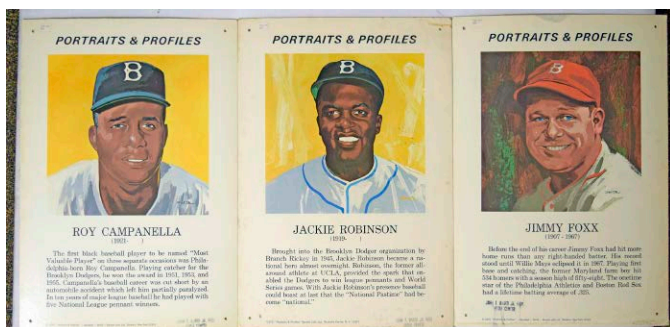

1201 1989 Perez Steele Celebration Complete Unsigned Set in Original Case Nm-Mt ... 35

1202 1990 Unofficial and Collector Ball Signed Lot (30 pcs) 35

1204 Boston Red Sox 2003 Postseason Game Jersey/Pants w/MLB holo plus extra piece 25
An attractive contemporary Red Sox item, this is MLB number EK988101. This was issued to a Rubby De La Rosa, the MLB site lists the date as 11/19/2013. The lot also includes a Mitch Moreland signed Red Sox jersey with a JSA sticker.

1205 1885 Bridgeport - Brooklyn Dodgers 5/27/1885 Scorecard 40

How is this for an early Brooklyn Dodgers item? Unscored, this retains vivid color and exhibits only general wear.

1206 Bridgeport - Louisville 9/14/1885 Scorecard 30

1207 Bridgeport - New Britain 7/25/1885 Scorecard 30

1208 Bridgeport - Newark 10/1/1885 Scorecard 30

1209 Bridgeport - Newark 5/7/1886 Opening Day Scorecard..... 30

1210 Bridgeport - Syracuse 9/21/1886 (scored)..... 30

1211 1887 Buffalo Eastern League Scorecard 25
Likely rare, this was for a game played in Bridgeport, CT against Buffalo. Neatly scored, this has mild general wear and displays well overall.

1212 Rare 1887 Eastern League Scorecard 25
Something we have never seen before, this has wear on the edges and spine spine and displays well overall. Pitcher Joe Brown gets the cover, this is scored for a game between Bridgeport and Danbury, CT teams.