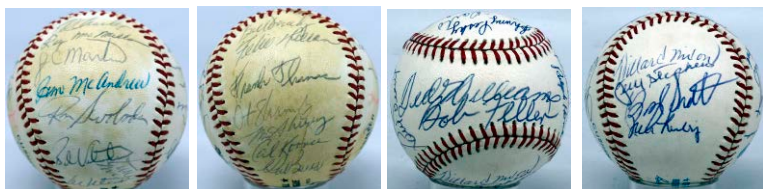

855 Mets Old Timers
(31 sigs w/Mays, Kiner, Snider) 8..... 75
A mildly toned ONL Feeney ball, the signatures include Mays, Kiner, Snider, Koonce (D'1993), Swoboda, Shamsky and Harrelson. JSA LOAA.

858 Red Sox Old Timers w/Ted Williams 9..... 50
Mainly Red Sox players, there are 17 bold blue ball-point ink signatures. Ted Williams and Bob Feller are on the sweet spot, the other signatures include Frank Malzone, Luis Tiant, Bobby Doerr, Ralph Houk and Johnny Pesky. JSA LOAA.

859 Rusty Staub Signed and
Unsigned Ball Lot (14 pcs) 9..... 50
From a huge Rusty collector, this lot has signed and unsigned baseballs and signed golf balls. The signed baseballs include Drysdale/Staub, 1973 World Series Reunion, a mid-1970s ball with Hank Aaron and a ball from the 1990s with Leroy Neiman, Ross Perot and Lou Carnesecca. This is a real mix, the value as single items should be very solid. JSA LOAA.

861 Seaver/Staub/Harrelson
Signed 1990 World Series Ball - JSA LOAA 9.. 25