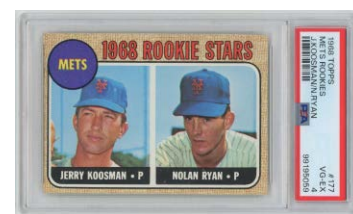

A neat lot from a big Yaz fan, this has three signed items, one Topps Vault piece, mid-level oddball cards and lesser modern cards.

1473 Tony Perez Lot w/oddball and signed cards (50+ pcs) 50

From a huge Tony Perez fan, this neat box contains a 67 Topps, a 1984 Topps separation proof from the Topps Vault with an LOA, four signed modern insert cards, 1970 era Superball and Marble, 1967 Coke Cap, 1971 Kelloggs and a 1968 Topps signed card.

1478 1968 Topps 177 Ryan/Koosman RC PSA 4..... 125

Clean and reasonably well centered, this is a very solid 4. We do not see any creases or wrinkles, even under magnification. The card has rich color and mild corner wear, this looks much more like a 5 than a 4.

1481 1968 Topps 247 Bench RC PSA 6..... 40

Always popular, this has crisp corners and is centered to the left border.

1487 1968 Topps 500 F. Robinson PSA 7..... 25

1489 1968 Topps Complete Set w/Ryan PSA 3 VG-Ex..... 400

A pleasing set, the cards look to be perhaps 75% in the VG-Ex, 25% or less VG. There are no ugly cards, these display nicely for the grade. We rate the key cards as follows: 45 Seaver VG-Ex/Ex, 50 Mays VG+, 80 Carew VG-Ex/Ex, 110 Aaron VG-Ex/Ex, 150 Clemente Ex, 177 Ryan/Koosman RC PSA 3, 230 Rose VG-Ex/Ex, 240 Kaline VG+, 247 Bench RC PSA 3, 280 Mantle PSA 2.5, 330 Maris VG, 480 Oliva/Cardinas Ex, 490 Kill/Mays/Mantle VG, 528 Tigers Team VG-Ex/Ex, 530 Bird Belters/Robinson VG-Ex/Ex, 575 Palmer VG-Ex/Ex.