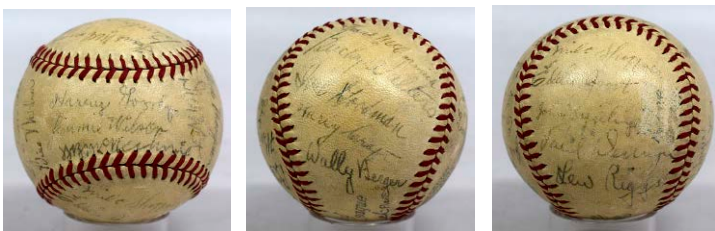

Signed Team Balls

863 1938 Waterloo Red Hawks
Team Ball (16 sigs) - JSA LOAA 8 25

864 1939 Reds Team Ball (NL Champions) 7.. 75
A more than respectable ball, this is an evenly toned ONL Giles model. A quality team that won 97 games, they were no match for a Yankee dynasty in the World Series. The autographs vary in darkness, they include HOFer Ernie Lombardi, Willard Hershberger (D'1940 at age 30), Johnny VanderMeer, Frank McCormick, Bucky Walters and Paul Derringer. Please note McKenchie is clubhouse according to JSA. JSA LOAA.