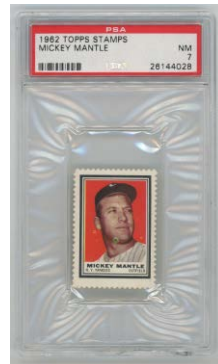

1395 390 Aaron SGC 5..... 60
A pretty sharp card, this has rich color and good corners, moderate centering to the left border keeps this at a 5.

1396 490 McCovey Ex+..... 25

1400 56 different semi-high numbers w/some stars VG-Ex..... 150
The lot is more than half VG-Ex to our eyes, the balance tends to be in the VG range. A perfect lot for many sets, a few better cards are included.

1401 1964 Auravision Records Complete Set w/Mays Ex+..... 75
A colorful lot, several of these have subtle corner lines. The cards retain bright gloss and terrific images, one common is punched (Ward), this includes the scarce Mays, Mantle, Maris, Koufax, Banks, F. Robinson, Kaline et al.

1402 1964 Auravision Records Complete Set w/scarce Mays Ex-Mt/NM. 85
A fun and very attractive 1960s issue, these sixteen pieces are loaded with stars. Anchored by the scarce Mays, these look to be a fine Ex-Mt/NM overall, the Ward is signed.

1964 Bazooka Stamps

1403 Banks Panel PSA 4..... 25
1404 Clemente Panel PSA 3..... 35
1405 B. Robinson Panel PSA 4..... 25
1407 Yastrzemski Panel PSA 7..... 25

1964 Topps

1408 50 Mantle SGC 5..... 100
A very sharp card, heavy centering to the right border keeps this at a 5.

1409 125 Pete Rose PSA 6..... 50
Rose's super popular second-year card, this has white borders and strong corners. Centered to the bottom border, the image of Rose looks great.

1410 150 Mays VG+..... 25