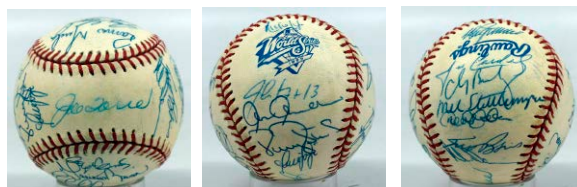

959 1999 Yankees Team Ball 8 100
This is an official 1999 World Series model baseball. There are 26 pleasing but not perfect blue ballpoint ink signatures. The keys are Jeter, Rivera, Bernie Williams, Clemens, Cone, Girardi, O'Neill, Strawberry and Brosius; Irabu and Pettite are clubhouse. JSA LOAA.

960 2000 Giants Team Ball (22 sigs w/Bonds, Kent) - JSA LOAA 8 65